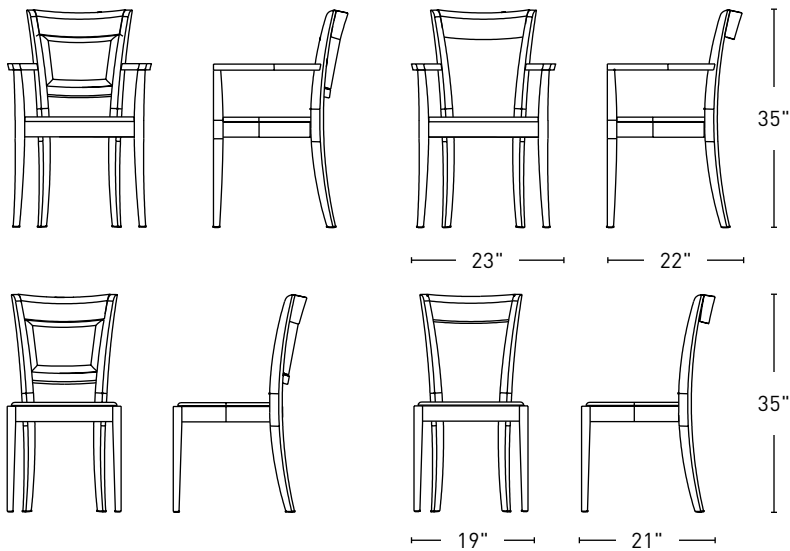

HARPSWELL CHAIR

ARM WITH BACK • HACB • 35"H X 23"W X 22"D

ARM • HAC • 35"H X 19"W X 22"D

SIDE WITH BACK • HSCB • 35"H X 19"W X 22"D

SIDE • HSC • 35"H X 23"W X 21"D

Thos. Moser

HANDMADE AMERICAN FURNITURE

FREEPORT, ME • BOSTON • NEW YORK • PHILADELPHIA • WASHINGTON, DC • SAN FRANCISCO • 800.862.1973 • THOSMOSER.COM

HARPSWELL CHAIR

ARM WITH BACK · HACB · 35"H X 23"W X 22"D

ARM · HAC · 35"H X 23"W X 22"D

SIDE WITH BACK · HSCB · 35"H X 19"W X 21"D

SIDE · HSC · 35"H X 19"W X 21"D

Contemporary lines. Warm wood grains. The Harpswell dining chairs are naturally beautiful in the truest sense, adding elegance to any room. The back crest of each Harpswell Chair is carved from a single block of hardwood to reveal the unique and symmetrical wood grain within. Well-padded back rests and seats can be upholstered in a wide variety of upholstery options. We can also apply material supplied by you.