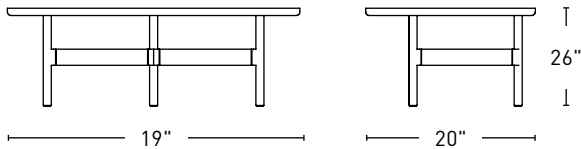

## HARTFORD COFFEE TABLE

H-CT • 17"H X 50"W x 29"D

*Thos. Moser*

HANDMADE AMERICAN FURNITURE

FREEPORT, ME • BOSTON • NEW YORK • PHILADELPHIA • WASHINGTON, DC • SAN FRANCISCO • 800.862.1973 • THOSMOSER.COM

## HARTFORD COFFEE TABLE

H-CT • 17" H X 50" W x 29" D

The oval shaped top of the Hartford coffee table sits on three legs, rather than the expected four. Each leg comes through the top to become a visible joint. What is different than most Moser through tenons is that this joint is not wedged. This requires greater precision but affords a more contemporary take on the traditional joint. For added durability, the joint is pinned from beneath the top.