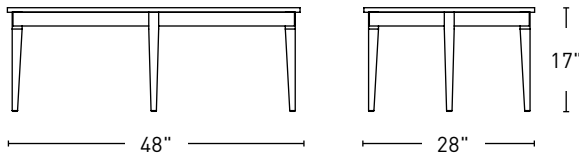

OVAL RING COFFEE TABLE

CT-O • 17"H X 48"W X 28"D

Thos. Moser

HANDMADE AMERICAN FURNITURE

FREEPORT, ME • BOSTON • NEW YORK • PHILADELPHIA • WASHINGTON, DC • SAN FRANCISCO • 800.862.1973 • THOSMOSER.COM

OVAL RING COFFEE TABLE

CT-O • 17"H X 48"W X 28"D

Oval tables seem to foster conversation—one reason the oval is a popular shape for dining. We've expanded our line of Ring tables to include this lovely, narrower coffee table, designed to complement any of our lounge seating. Built to our exacting specifications, with tapered legs set flush into a curved, three-inch apron. The surface is grain-matched cherry, sanded into a richly satisfying shape and luster.