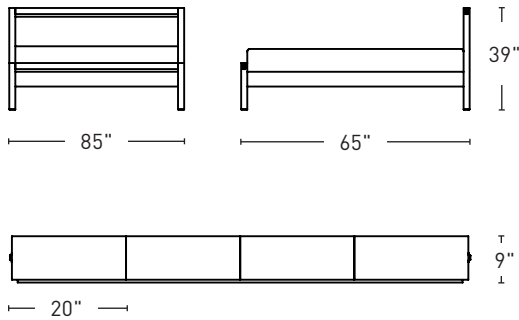

STUDIO BED

QUEEN · SBQ · 39"H X 85"W X 65"L

KING · SBK · 39"H X 85"W X 81"L

Thos. Moser

HANDMADE AMERICAN FURNITURE

FREEPORT, ME · BOSTON · NEW YORK · WASHINGTON, DC · SAN FRANCISCO · 800.862.1973 · THOSMOSER.COM

STUDIO BED

QUEEN • SBQ • 39"H X 85"W X 65"L

KING • SBK • 39"H X 85"W X 81"L

The Studio Bed is a modest example of fine craftsmanship. Its simple but striking design makes it a suitable addition to large master suites or smaller urban quarters. Available with or without the addition of under bed storage drawers.