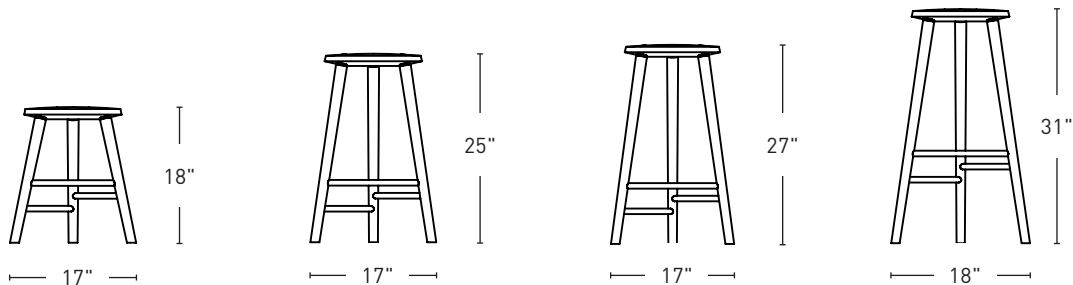

## HALLOWELL STOOL

**HTS18** • 18" H X 17" W

**HTS25** • 25" H X 17" W

**HTS27** • 27" H X 17" W

**HTS31** • 31" H X 18" W

The smallest in our line of stools – Hallowell features a unique three-leg design, subtle beveled seat and rounded stretchers for resting your feet. Occupying a minimal footprint, this stool is ideal for extra seating or small counter spaces.