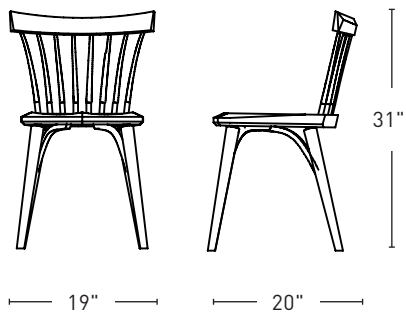

## EASTWARD STUDIO CHAIR

ES18 • 31"H X 19"W X 20"D

*Thos. Moser*

HANDMADE AMERICAN FURNITURE

FREEPORT, ME • BOSTON • NEW YORK • WASHINGTON, DC • SAN FRANCISCO • 800.862.1973 • THOSMOSER.COM

## EASTWARD CHAIR

ES18 • 31"H X 19"W X 20"D

When we design and build furniture at Thos. Moser, we subscribe to the philosophy that there should be no function without beauty – and no beauty without function. This iteration of the Eastward Chair provides a smaller footprint while still maintaining an abundant beauty and purposeful utility. Crafted with carefully sprung spindles and sculpted seats, the Eastward Studio Chair recall the Shaker tradition, with thoughtful Moser updates that eliminate spreaders and reduce overall mass.