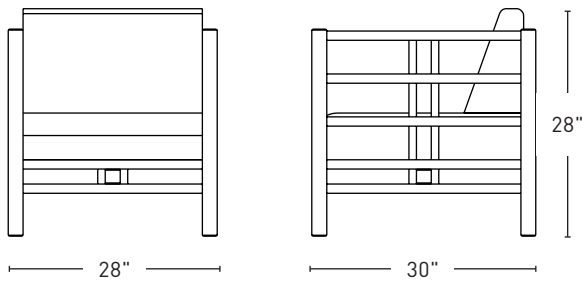

Thos. Moser

HANDMADE AMERICAN FURNITURE

FREEPORT, ME • BOSTON • NEW YORK • WASHINGTON, DC • SAN FRANCISCO • 800.862.1973 • THOSMOSER.COM