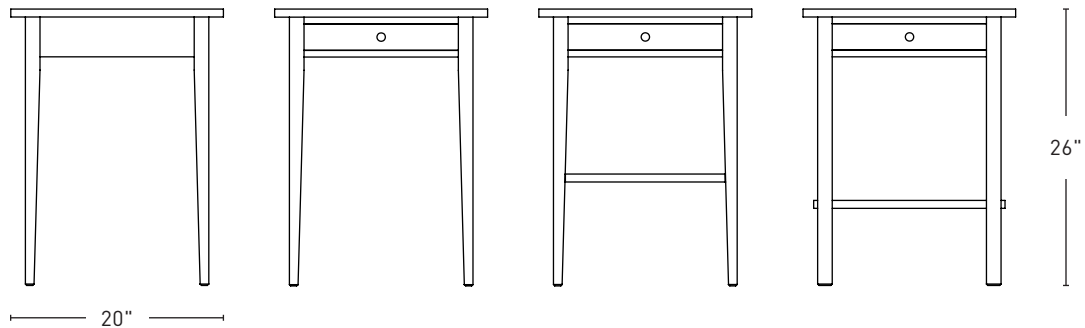

## SQUARE END TABLE

SQET • 26"H X 20"W X 20"D

SQETDR • 26"H X 20"W X 20"D

SQETDR-ST • 26"H X 20"W X 20"D

SQETDR-SS • 26"H X 20"W X 20"D

*Thos. Moser*

HANDMADE AMERICAN FURNITURE

FREEPORT, ME • BOSTON • NEW YORK • WASHINGTON, DC • SAN FRANCISCO • 800.862.1973 • THOSMOSER.COM

## SQUARE END TABLE

**SQET** • 26" H X 20" W X 20" D    **SQETDR** • 26" H X 20" W X 20" D

**SQETDR-ST** • 26" H X 20" W X 20" D    **SQETDR-SS** • 26" H X 20" W X 20" D

Our popular Square End Table includes a range of details such as the shelf for books and magazines. These classic tables are perfect companions to our beds or to your favorite reading chair. Available in both tapered-leg and square-leg versions.