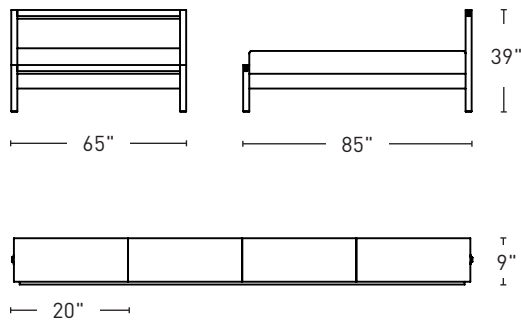

## STUDIO BED

QUEEN · SBQ · 39"H X 65"W X 85"L

KING · SBK · 39"H X 81"W X 85"L

*Thos. Moser*

HANDMADE AMERICAN FURNITURE

FREEPORT, ME · BOSTON · NEW YORK · WASHINGTON, DC · SAN FRANCISCO · 800.862.1973 · THOSMOSER.COM

## STUDIO BED

QUEEN • SBQ • 39"H X 65"W X 85"L

KING • SBK • 39"H X 81"W X 85"L

The Studio Bed is a modest example of fine craftsmanship. Its simple but striking design makes it a suitable addition to large master suites or smaller urban quarters. Available with or without the addition of under bed storage drawers.