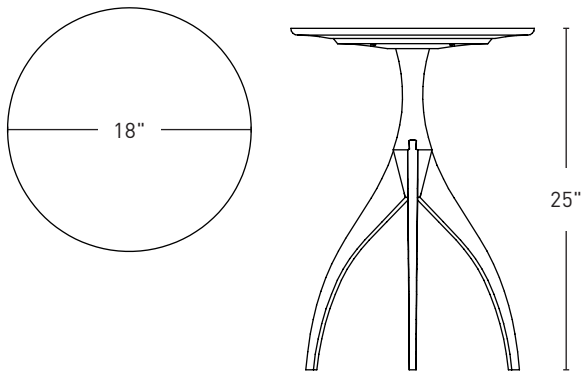

SEQUEL TABLE

S-RS • 25"H X 18" Diameter

Thos. Moser

HANDMADE AMERICAN FURNITURE

FREEPORT, ME • BOSTON • NEW YORK • WASHINGTON, DC • SAN FRANCISCO • 800.862.1973 • THOSMOSER.COM

SEQUEL TABLE

S-RS • 25"H X 18"Diameter

Few occasional pieces offer more visual impact than our Sequel Table. Made of solid, hand-finished North American hardwood, the table features three legs that arc as they rise, forming a reverse taper. The legs culminate at a single, hand-turned column that rises to the base of the tabletop. Designed by David Moser, the table traces its lineage to Asian design movements that embrace the organic flow of natural forms.