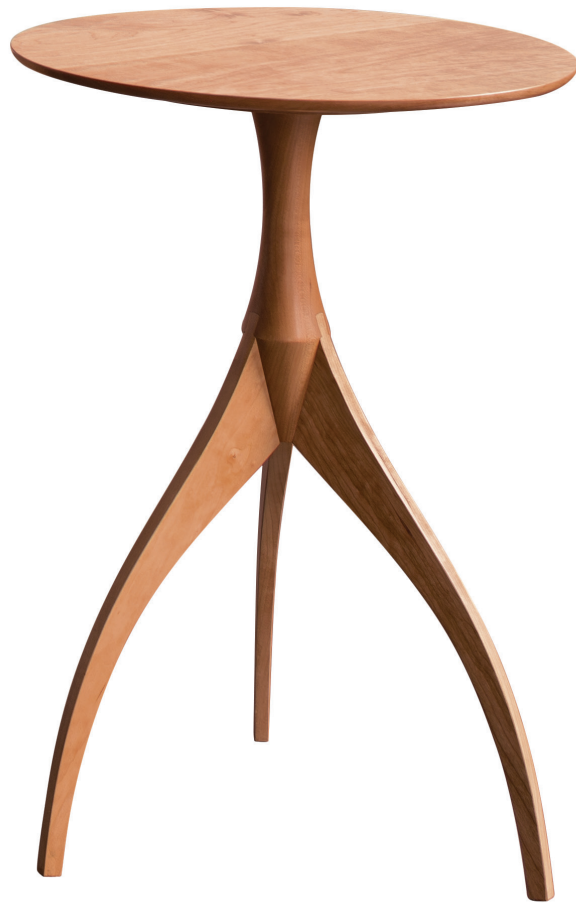

SEQUEL TABLE

S-RS • 25"H X 18" Diameter

Thos. Moser

HANDMADE AMERICAN FURNITURE

FREEPORT, ME • BOSTON • NEW YORK • WASHINGTON, DC • SAN FRANCISCO • 800.862.1973 • THOSMOSER.COM

SEQUEL TABLE

S-RS • 25"H X 18"Diameter

Few occasional pieces offer more visual impact than our Sequel Table. Made of solid, hand-finished North American hardwood, the table features three legs that arc as they rise, forming a reverse taper. The legs culminate at a single, hand-turned column that rises to the base of the tabletop. Designed by David Moser, the table traces its lineage to Asian design movements that embrace the organic flow of natural forms.