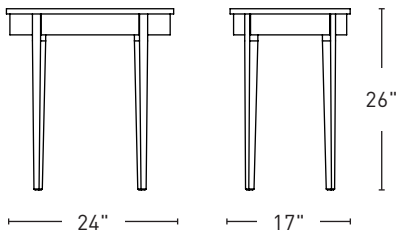

COMPANION TABLE

OVAL • OTD-O • 26"H X 24"W X 17"D

ROUND • OTD-R • 26"H X 18" Diameter

SQUARE • OTD-S • 26"H X 19"W X 19"D

RECTANGULAR • OTD-REC • 26"H X 17"W X 24"D

Thos. Moser

HANDMADE AMERICAN FURNITURE

FREEPORT, ME • BOSTON • NEW YORK • WASHINGTON, DC • SAN FRANCISCO • 800.862.1973 • THOSMOSER.COM

COMPANION TABLE

OVAL • OTD-O • 26"H X 24"W X 17"D

ROUND • OTD-R • 26"H X 18" Diameter

SQUARE • OTD-S • 26"H X 19"W X 19"D

RECTANGULAR • OTD-REC • 26"H X 17"W X 24"D

Inspired by our widely loved Table Minimus, our Companion Table offers a similar design in a slightly larger size with a concealed front drawer. Each table can be made in four shapes and a variety of wood species making them uniquely versatile to suit any room. Reminiscent of Shaker styles, these simple tables all share a tapered leg structure integrated with a supporting skirt.