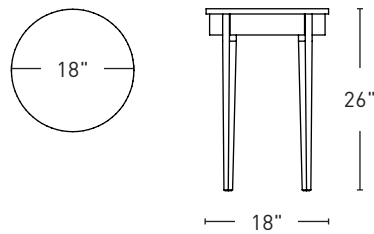

COMPANION TABLE

OVAL • OTD-O • 26"H X 24"W X 17"D

ROUND • OTD-R • 26"H X 18" Diameter

SQUARE • OTD-S • 26"H X 19"W X 19"D

RECTANGULAR • OTD-REC • 26"H X 17"W X 24"D

Thos. Moser

HANDMADE AMERICAN FURNITURE

FREEPORT, ME • BOSTON • NEW YORK • WASHINGTON, DC • SAN FRANCISCO • 800.862.1973 • THOSMOSER.COM

COMPANION TABLE

OVAL • OTD-O • 26"H X 24"W X 17"D

ROUND • OTD-R • 26"H X 18" Diameter

SQUARE • OTD-S • 26"H X 19"W X 19"D

RECTANGULAR • OTD-REC • 26"H X 17"W X 24"D

Inspired by our widely loved Table Minimus, our Companion Table offers a similar design in a slightly larger size with a concealed front drawer. Each table can be made in four shapes and a variety of wood species making them uniquely versatile to suit any room. Reminiscent of Shaker styles, these simple tables all share a tapered leg structure integrated with a supporting skirt.