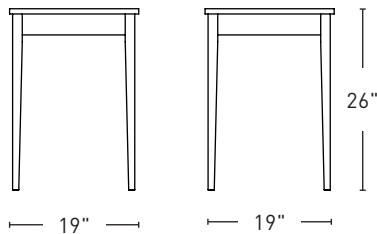

COMPANION TABLE

OVAL • OTD-O • 26"H X 24"W X 17"D

ROUND • OTD-R • 26"H X 18" Diameter

SQUARE • OTD-S • 26"H X 19"W X 19"D

RECTANGULAR • OTD-REC • 26"H X 17"W X 24"D

Thos. Moser

HANDMADE AMERICAN FURNITURE

FREEPORT, ME • BOSTON • NEW YORK • WASHINGTON, DC • SAN FRANCISCO • 800.862.1973 • THOSMOSER.COM

COMPANION TABLE

OVAL • OTD-O • 26"H X 24"W X 17"D

ROUND • OTD-R • 26"H X 18" Diameter

SQUARE • OTD-S • 26"H X 19"W X 19"D

RECTANGULAR • OTD-REC • 26"H X 17"W X 24"D

Inspired by our widely loved Table Minimus, our Companion Table offers a similar design in a slightly larger size with a concealed front drawer. Each table can be made in four shapes and a variety of wood species making them uniquely versatile to suit any room. Reminiscent of Shaker styles, these simple tables all share a tapered leg structure integrated with a supporting skirt.