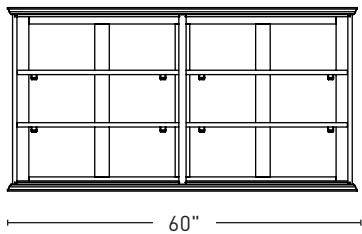

LONG BOOKCASE

LBC • 32"H X 60"W X 14"D

Thos. Moser

HANDMADE AMERICAN FURNITURE

FREEPORT, ME • BOSTON • NEW YORK • WASHINGTON, DC • SAN FRANCISCO • 800.862.1973 • THOSMOSER.COM

LONG BOOKCASE

LBC • 32" H X 60" W X 14" D

Building a solid hardwood bookcase that will not warp or crack as the seasons change requires extensive joinery, yet the result is an object of truly lasting value. This bookcase makes an exceptional room divider, thanks to its fully finished frame-and-panel back and low profile.