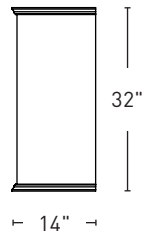

Thos. Moser

HANDMADE AMERICAN FURNITURE

FREEPORT, ME • BOSTON • NEW YORK • WASHINGTON, DC • SAN FRANCISCO • 800.862.1973 • THOSMOSER.COM