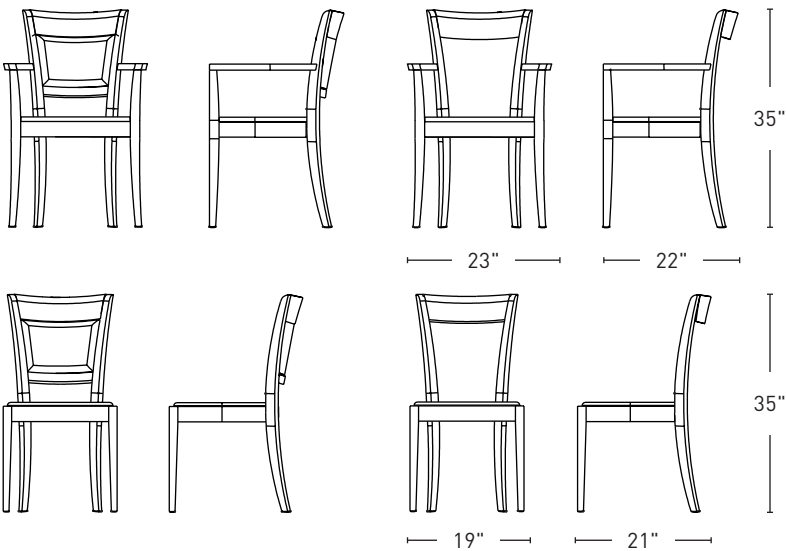

## HARPSWELL CHAIR

ARM WITH BACK • HACB • 35"H X 23"W X 22"D

ARM • HAC • 35"H X 19"W X 22"D

SIDE WITH BACK • HSCB • 35"H X 19"W X 22"D

SIDE • HSC • 35"H X 23"W X 21"D

*Thos. Moser*

HANDMADE AMERICAN FURNITURE

## HARPSWELL CHAIR

**ARM WITH BACK · HACB · 35"H X 23"W X 22"D**

**ARM · HAC · 35"H X 23"W X 22"D**

**SIDE WITH BACK · HSCB · 35"H X 19"W X 21"D**

**SIDE · HSC · 35"H X 19"W X 21"D**

Contemporary lines. Warm wood grains. The Harpswell dining chairs are naturally beautiful in the truest sense, adding elegance to any room. The back crest of each Harpswell Chair is carved from a single block of hardwood to reveal the unique and symmetrical wood grain within. Well-padded back rests and seats can be upholstered in a wide variety of upholstery options. We can also apply material supplied by you.