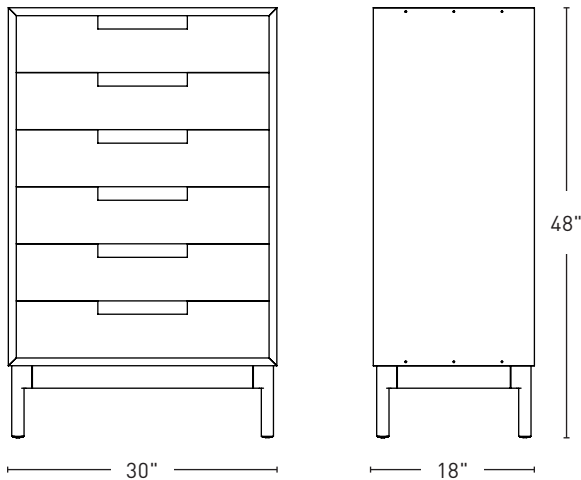

HARTFORD DRESSER - VERTICAL

H-DV • 48"H X 30"W X 18"D

Thos. Moser

HANDMADE AMERICAN FURNITURE

FREEPORT, ME • BOSTON • NEW YORK • WASHINGTON, DC • SAN FRANCISCO • 800.862.1973 • THOSMOSER.COM

HARTFORD DRESSER - VERTICAL

H-DV • 48" H X 30" W X 18" D

A follow up to the previous launch of Hartford living collection, we've taken the salient elements from the Hartford media case and reworked them into a dresser form; both vertical in orientation and horizontal. Like the living collection, the intention of the design is to embody and magnify all things Thos. Moser; a dedication to functionally driven objects, formal simplicity, the characteristic elimination of ornament, use and celebration of traditional materials and woodworking techniques -all with an emphasis on craftsmanship.