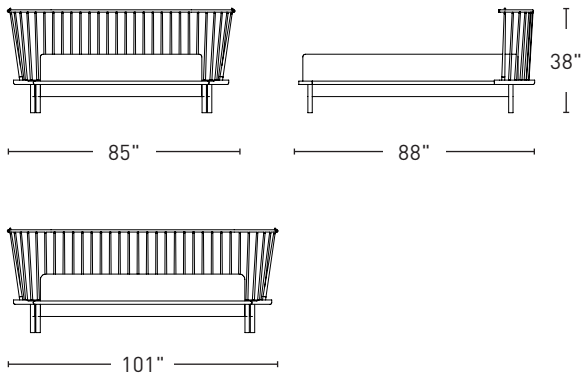

FORESIDE BED

QUEEN · FBQ · 38" H X 85" W X 88" L

KING · FBK · 38" H X 101" W X 88" L

Thos. Moser

HANDMADE AMERICAN FURNITURE

FREEPORT, ME · BOSTON · NEW YORK · WASHINGTON, DC · SAN FRANCISCO · 800.862.1973 · THOSMOSER.COM

FORESIDE BED

QUEEN • FBQ • 38" H X 85" W X 88" L KING • FBK • 38" H X 101" W X 88" L

Foreside is a bed and a mirror. These complementary pieces revisit our familiar spindle architecture, this time in a bedroom setting. As always through the lens of the Thos. Moser aesthetic, Foreside aims to celebrate our craft capabilities and define visible joinery in a new and evolutionary way. A pinned through tenon employed at each end of the row of vertical spindles on the bed comprise Foreside's hallmark joint; a detail that is recalled on the mirror. Foreside in showrooms Fall 2016.