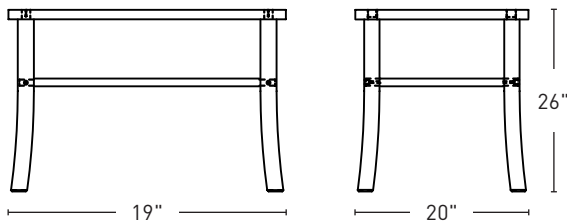

## LOLLING SIDE TABLE

EXT • 19"H X 29"W x 19"D

*Thos. Moser*

HANDMADE AMERICAN FURNITURE

FREEPORT, ME • BOSTON • NEW YORK • WASHINGTON, DC • SAN FRANCISCO • 800.862.1973 • THOSMOSER.COM

## LOLLING SIDE TABLE

EXT • 19" H X 29" W x 19" D

The Lolling Side Table is designed in the style of our popular Lolling Chair, which took inspiration from a ubiquitous post-World War II porch chair. The table utilizes traditional joinery, with wedged through tenons forming a visible junction between the tabletop and each of its four gently curved legs. Made of sustainably harvested North American hardwood, each table features a solid, matched-grain top, with a matching lower shelf for discreet storage.