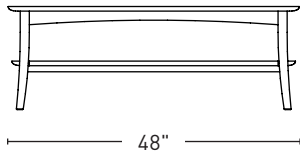

## WING COFFEE TABLE

DM-CT • 17"H X 48"W X 24"D

*Thos. Moser*

HANDMADE AMERICAN FURNITURE

FREEPORT, ME • BOSTON • NEW YORK • WASHINGTON, DC • SAN FRANCISCO • 800.862.1973 • THOSMOSER.COM

## WING COFFEE TABLE

DM-CT • 17" H X 48" W X 24" D

The Wing Coffee Table employs the same sweeping legs that characterize the Wing Collection. Ideal for living spaces or conversational areas, the table has a simple notched shelf beneath the tabletop, providing space for reading material, a throw, or other mementos of everyday life.