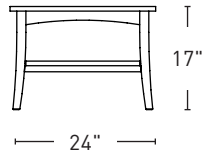

## WING COFFEE TABLE

DM-CT • 17"H X 48"W X 24"D

*Thos. Moser*

HANDMADE AMERICAN FURNITURE

FREEPORT, ME • BOSTON • NEW YORK • WASHINGTON, DC • SAN FRANCISCO • 800.862.1973 • THOSMOSER.COM

## WING COFFEE TABLE

DM-CT • 17" H X 48" W X 24" D

The Wing Coffee Table employs the same sweeping legs that characterize the Wing Collection. Ideal for living spaces or conversational areas, the table has a simple notched shelf beneath the tabletop, providing space for reading material, a throw, or other mementos of everyday life.