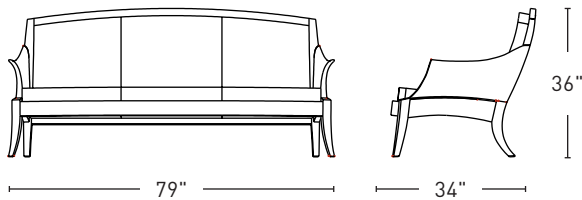

WING SOFA

DM-2PS • 34"H X 54"W X 33"D

DM-3PS • 36"H X 79"W X 34"D

Thos. Moser

HANDMADE AMERICAN FURNITURE

FREEPORT, ME • BOSTON • NEW YORK • WASHINGTON, DC • SAN FRANCISCO • 800.862.1973 • THOSMOSER.COM

WING SOFA

DM-2PS • 34"H X 54"W X 33"D

DM-3PS • 36"H X 79"W X 34"D

Inheriting its fluid silhouette from an 18th-century Queen Anne style, the Wing Chair and its newest companions, the Settee and Sofa, bring fresh relevance to an old form. Alone or en suite, the sculptural perfection of each piece pays tribute to how artistic seating can be. Ergonomically crafted to cradle the sitter's spine, this collection would be comfortable in its own right—the addition of upholstery makes it luxurious. Carved, solid wood armrests gently fold over at just the right height and are polished smooth to the touch. Thick cushions are covered and welted in the fabric or leather of your choice.