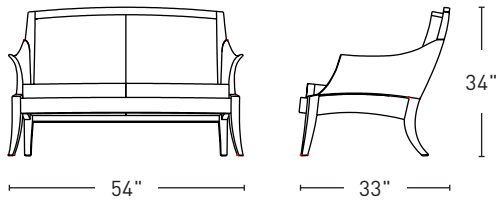

WING SOFA

DM-2PS • 34"H X 54"W X 33"D

DM-3PS • 36"H X 79"W X 34"D

Thos. Moser

HANDMADE AMERICAN FURNITURE

FREEPORT, ME • BOSTON • NEW YORK • WASHINGTON, DC • SAN FRANCISCO • 800.862.1973 • THOSMOSER.COM

WING SOFA

DM-2PS • 34"H X 54"W X 33"D

DM-3PS • 36"H X 79"W X 34"D

Inheriting its fluid silhouette from an 18th-century Queen Anne style, the Wing Chair and its newest companions, the Settee and Sofa, bring fresh relevance to an old form. Alone or en suite, the sculptural perfection of each piece pays tribute to how artistic seating can be. Ergonomically crafted to cradle the sitter's spine, this collection would be comfortable in its own right—the addition of upholstery makes it luxurious. Carved, solid wood armrests gently fold over at just the right height and are polished smooth to the touch. Thick cushions are covered and welted in the fabric or leather of your choice.