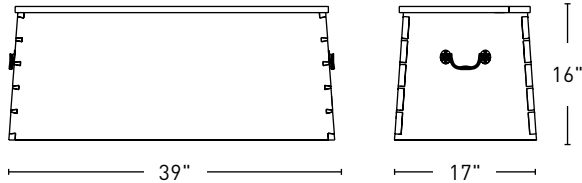

CAPTAIN'S CHEST

CCH • 16"H X 39"W X 17"D

Thos. Moser

HANDMADE AMERICAN FURNITURE

FREEPORT, ME • BOSTON • NEW YORK • WASHINGTON, DC • SAN FRANCISCO • 800.862.1973 • THOSMOSER.COM

CAPTAIN'S CHEST

CCH • 16"H X 39"W X 17"D

Inspired by the seafaring heritage of New England, the Captain's Chest features a recessed cedar bottom and flared sides, an historic innovation that allowed accessibility to chests stored close together at sea. Dovetailed sides joined at compound angles add complexity to this deceptively simple-looking piece.