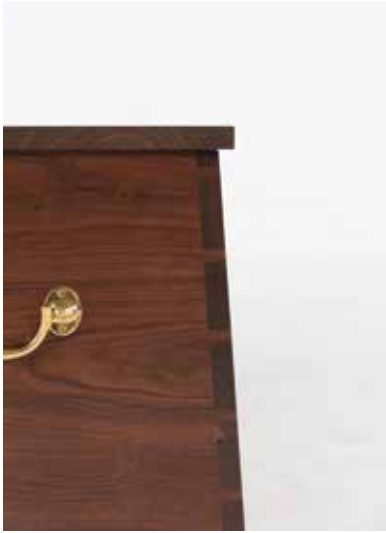

CAPTAIN'S CHEST

CCH • 16"H X 39"W X 17"D

Thos. Moser

HANDMADE AMERICAN FURNITURE

FREEPORT, ME • BOSTON • NEW YORK • WASHINGTON, DC • SAN FRANCISCO • 800.862.1973 • THOSMOSER.COM

CAPTAIN'S CHEST

CCH • 16"H X 39"W X 17"D

Inspired by the seafaring heritage of New England, the Captain's Chest features a recessed cedar bottom and flared sides, an historic innovation that allowed accessibility to chests stored close together at sea. Dovetailed sides joined at compound angles add complexity to this deceptively simple-looking piece.