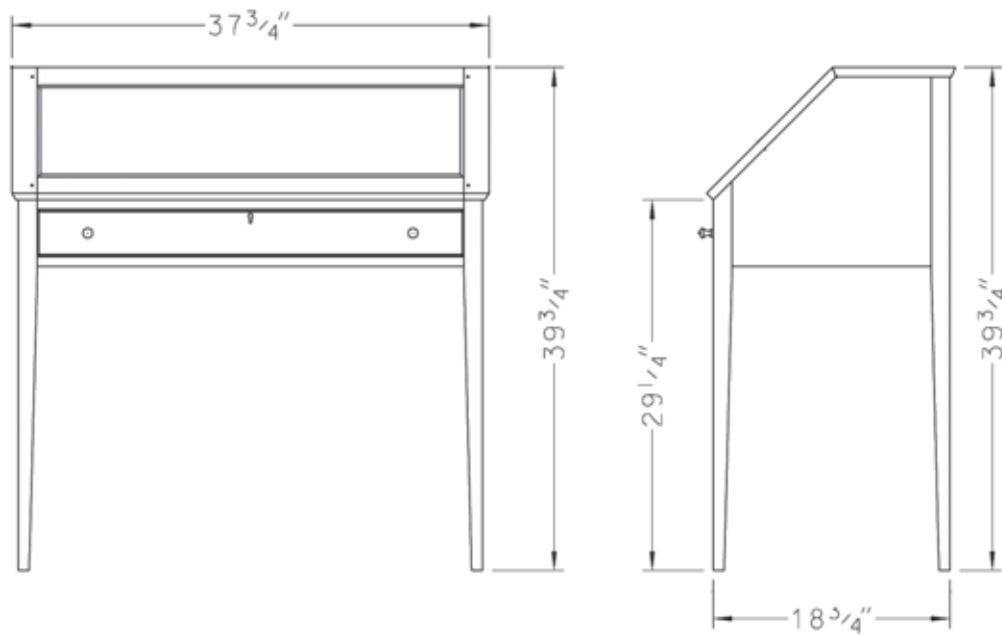

slant top desk

STD · 40"H x 38"W x 19"D

slant top

 **THOS. MOSER**

72 Wright's Landing | Auburn, ME | p: 800 862 1973 | f: 207 784 6973 | thosmoser.com

slant top desk

STD · 40"H x 38"W x 19"D

A contemporary version of a 19th century accountant's station, the Slant Top Desk replaces the disorder of daily life with the harmony of fine design. It offers a spacious solid cherry work surface to pay bills or schedule appointments. The raised interior compartments, constructed of lightly contrasting ash, store papers when the top is closed. A brass drawer key keeps valuables safe.