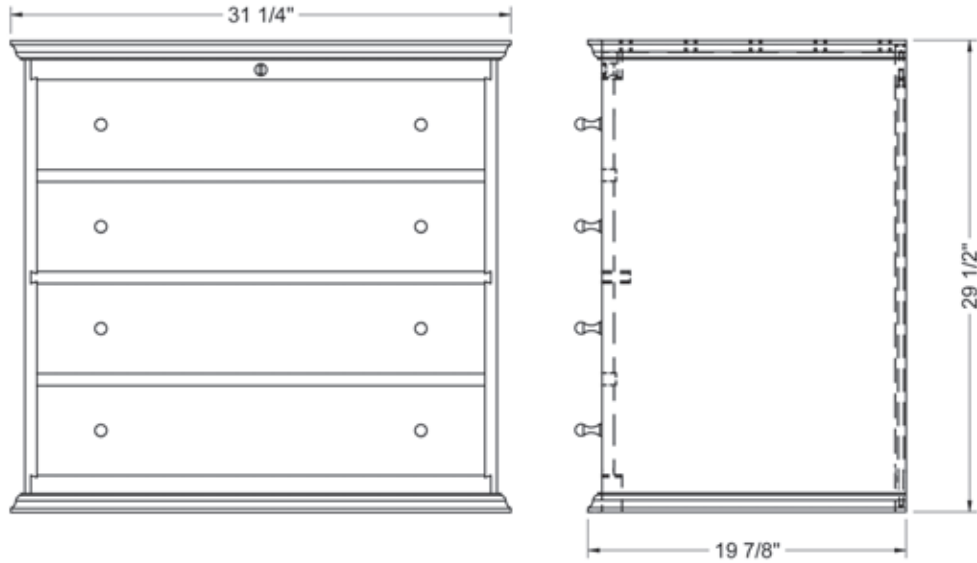

two drawer lateral file

F1-0001 · 30"H x 31"W x 20"D

two drawer

 **THOS. MOSER**

72 Wright's Landing | Auburn, ME | p: 800 862 1973 | f: 207 784 6973 | thosmoser.com

### two drawer lateral file

F1-0001 · 30"H x 31"W x 20"D

With the drawers closed, this piece could easily be mistaken for a small dresser. Constructed in solid cherry with our traditional cabinetmaking joints, including a dovetailed top and sliding top molding to allow for seasonal expansion and contraction. Internally, we have designed the Two Drawer Lateral File Cabinet to offer maximum flexibility in file storage (either horizontally or front to back). Ideal for the home or a well-appointed office.