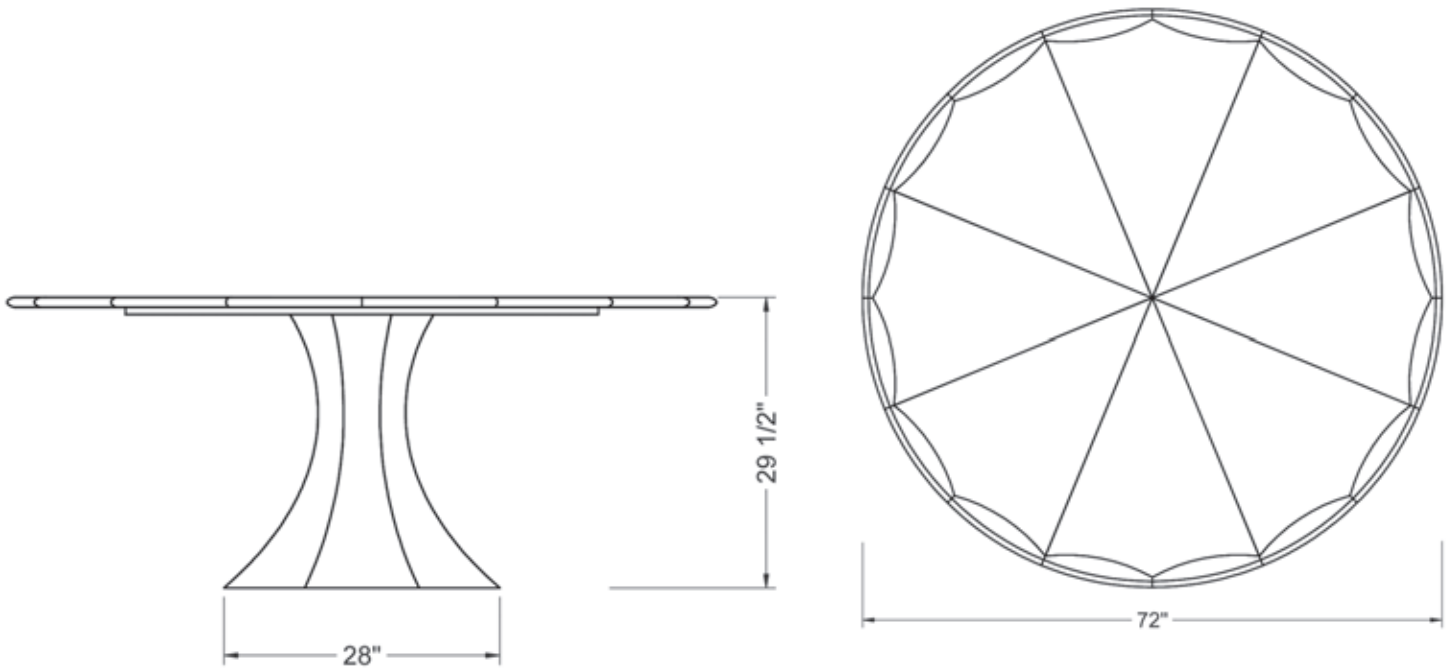

**bremen table**

BT60 · 30" H x 60" Diameter

BT72 · 30" H x 72" Diameter

bremen

 **THOS. MOSER**

72 Wright's Landing | Auburn, ME | p: 800 862 1973 | f: 207 784 6973 | thosmoser.com

### **bremen table**

BT60 · 30" H x 60" Diameter

BT72 · 30" H x 72" Diameter

The Bremen Table is named in honor of the famous German town—and the less famous town of the same name here in Maine, a salute to a design continuum that connects our lands metaphorically. This table is inspired by the simplicity of true Biedermeier design while maintaining the fundamental Moser principles of hand labor and meticulous attention to detail.

Drawing on the success of the Vita Dining Table, Tom's design of the Bremen Table incorporates a veneered top which is laid out in a starburst pattern. This detail provides a prominent visual interest to complement the minimalist design.