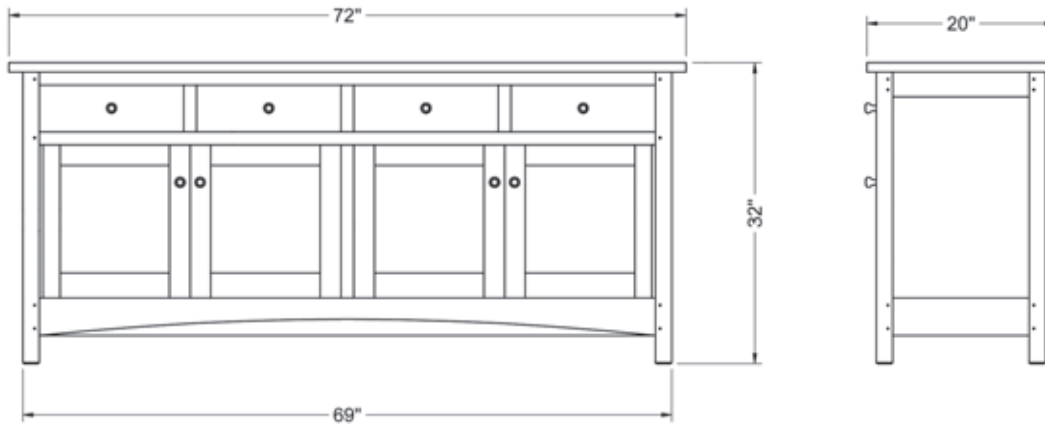

new century sideboard

NC-SB · 32" H x 72" L x 20" D

new century

 **THOS. MOSER**

72 Wright's Landing | Auburn, ME | p: 800 862 1973 | f: 207 784 6973 | thosmoser.com

new century sideboard

NC-SB · 32" H x 72" L x 20" D

Following the Arts and Crafts method of frame-and-panel construction, the New Century Sideboard features a raised arc that echoes the curves of our Harpswell Chairs and Oval Ring Tables. Attractive in any dining room, it provides ample storage for serving pieces and fine china. There is an adjustable shelf behind each door.