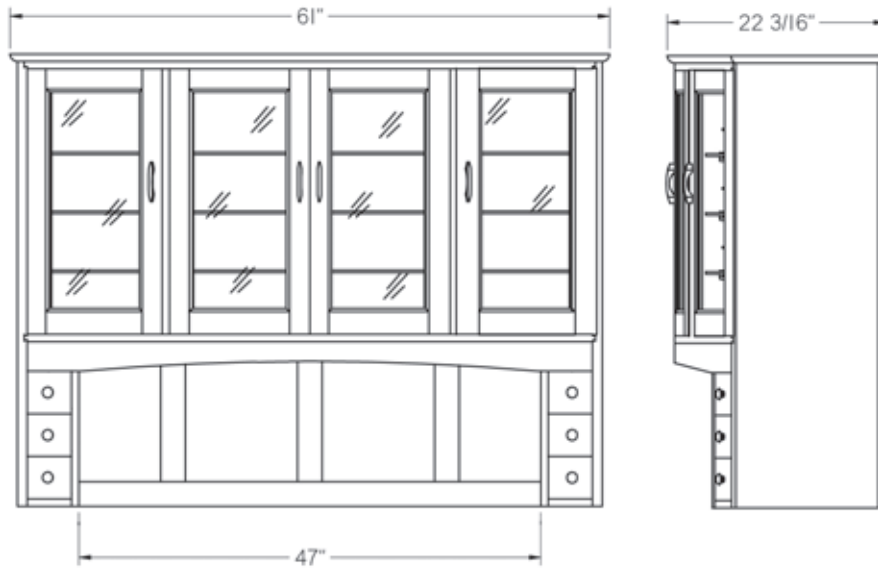

crescent buffet hutch

CHB · 46"H x 61"W x 22"D

crescent

 **THOS. MOSER**

72 Wright's Landing | Auburn, ME | p: 800 862 1973 | f: 207 784 6973 | thosmoser.com

crescent buffet hutch

CHB · 46" H x 61" W x 22" D

The versatility of our Crescent Sideboard ascends with the additional of this handsome Hutch. Crafted with the same fluidity, to look as if it was built into the original piece, the Crescent Hutch contains three separate display compartments behind glass-paneled cabinet doors. Three glass shelves (two adjustable) lend an airy elegance to the interior. The serving area is illuminated by hidden lighting. Post-and-panel construction with dovetailed joinery and solid brass hinges.