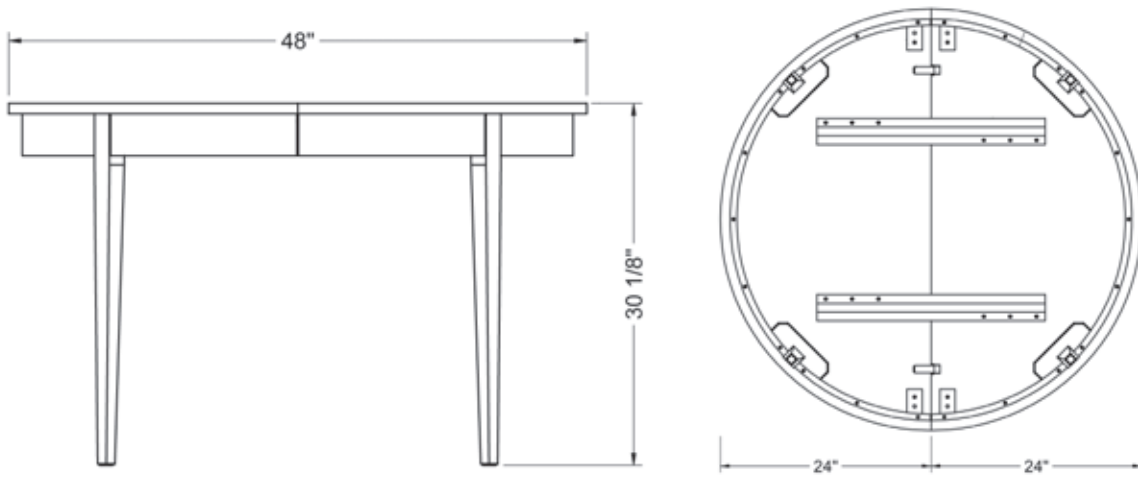

round ring extension table

RTRNG · 30"H x 48"D x 48-70"L

round ring

 **THOS. MOSER**

72 Wright's Landing | Auburn, ME | p: 800 862 1973 | f: 207 784 6973 | thosmoser.com

### round ring extension table

RTRNG · 30"H x 48"D x 48-70"L

Intimate and elegant. The display of grain patterns encircling the Round Ring Table makes it an object of beauty from all sides. Tapered legs give this table a slightly more delicate feel. Seats from four to six people.