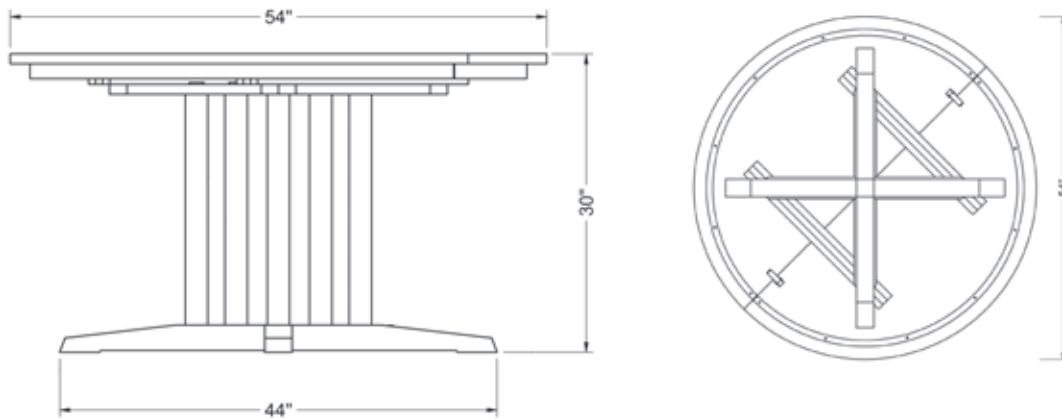

pedestal extension table, round

PXTR · 30"H x 54"W x 54-72"L

pedestal

 **THOS. MOSER**

72 Wright's Landing | Auburn, ME | p: 800 862 1973 | f: 207 784 6973 | thosmoser.com

pedestal extension table, round

PXTR · 30" H x 54" W x 54-72" L

Sized for a smaller dining room or cozy family meals, the Pedestal Extension Table closes to a diameter of less than five feet. The addition of an 18" leaf provides seating for up to eight, with plenty of leg room.