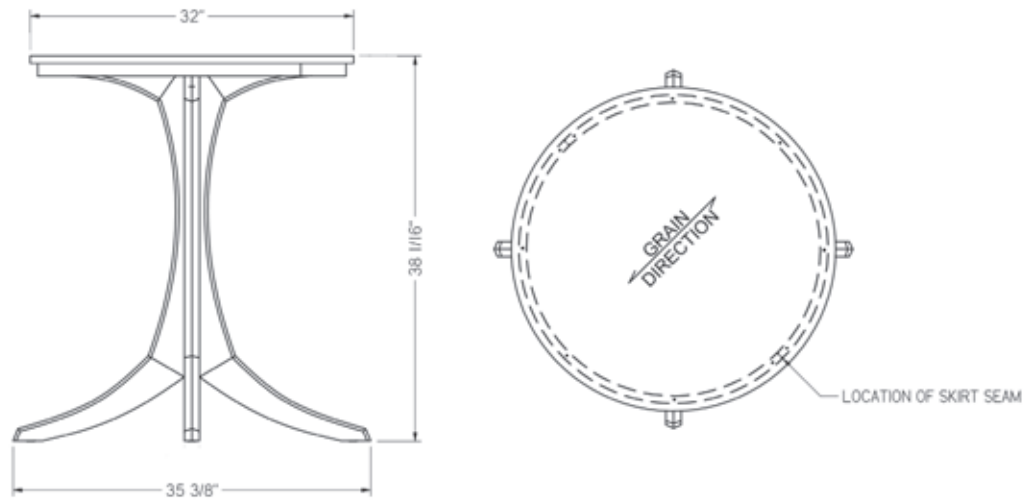

georgetown café table

PTC · 38"H x 35"Diameter

Table top is 32"Diameter

georgetown

 **THOS. MOSER**

72 Wright's Landing | Auburn, ME | p: 800 862 1973 | f: 207 784 6973 | thosmoser.com

georgetown café table

PTC · 38"H x 35"Diameter Table top is 32"Diameter

Just the right size for an intimate breakfast or aperitif, our Georgetown Café Table will fit beautifully into a romantic corner or small kitchen. Crafted with identical care and precision as its larger relations, the matched-grain solid cherry surface had a three-inch inset apron that still allows plenty of leg and elbow room. The single pedestal provides ample support in a small footprint and accommodates any of our stools (we recommend 27" seat height).