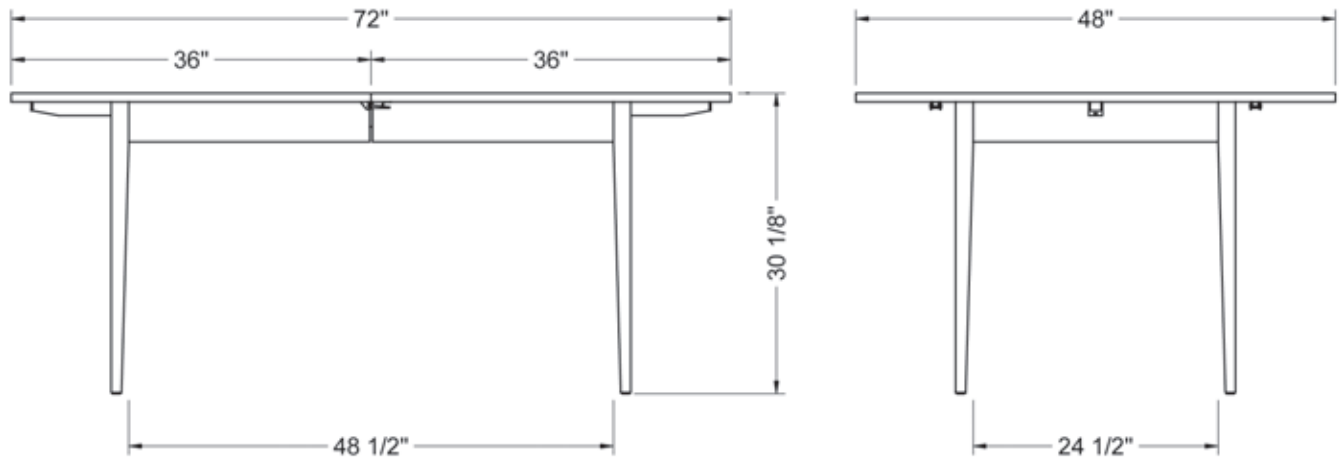

oval extension table

OT72 · 30"H x 48"W x 72-94"L

### oval extension table

OT72 · 30"H x 48"W x 72-94" L

The clean lines and tapered legs of the Oval Table draws its inspiration from early 19th-century designs, but has contemporary appeal. A generous 10" overhang allows armchairs to slide underneath. The Oval Extension Table opens from 72-inches to 94-inches with one leaf and will seat eight with ease.