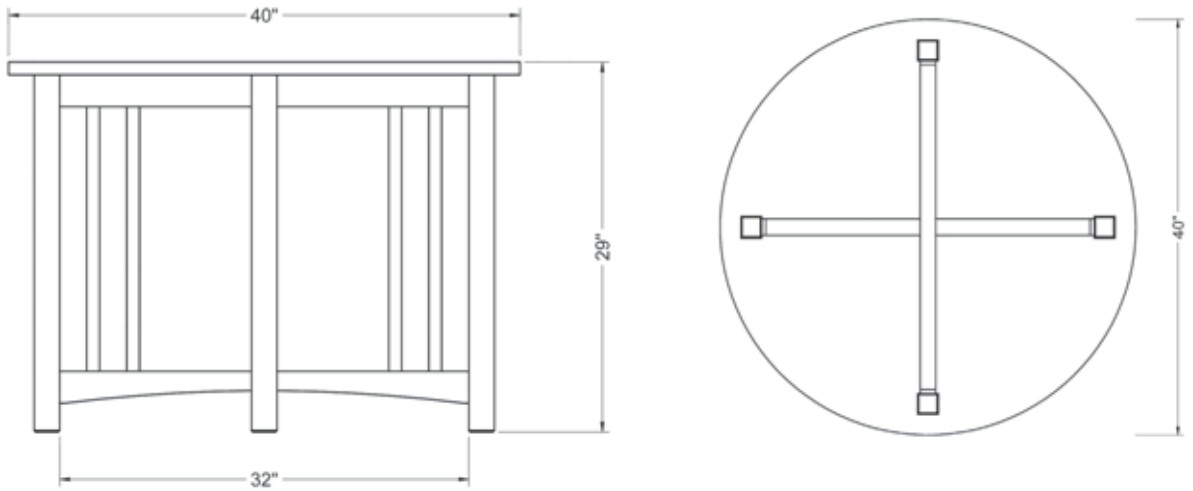

new century game table (round table forty)

NC-RTF · 30"H x 40" diameter

new century

 **THOS. MOSER**

72 Wright's Landing | Auburn, ME | p: 800 862 1973 | f: 207 784 6973 | thosmoser.com

new century game table (round table forty)

NC-RTF · 30"H x 40" diameter

A solid, versatile table equally at home in an apartment nook, gentleman's study or family game room. The intersecting base provides close, comfortable seating for four players. Sharp geometric lines marry well with any of our Arts & Crafts inspired chairs.