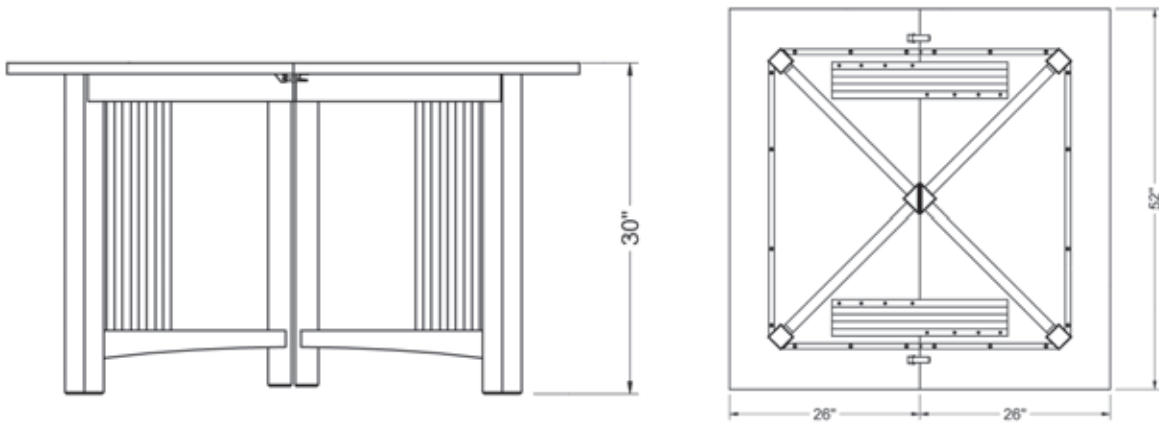

new century square pedestal extension table

NC-PTS · 30"H x 52"W x 52-96"L

new century

 **THOS. MOSER**

72 Wright's Landing | Auburn, ME | p: 800 862 1973 | f: 207 784 6973 | thosmoser.com

### new century square pedestal extension table

NC-PTS · 30"H x 52"W x 52-96" L

Anchored by the corner and center legs, these tables exude the solidity and permanence of the Arts & Crafts style. As a counterbalance, the slightly arching cross members and triple-vertical supports open up the design to the play of light and shadow.