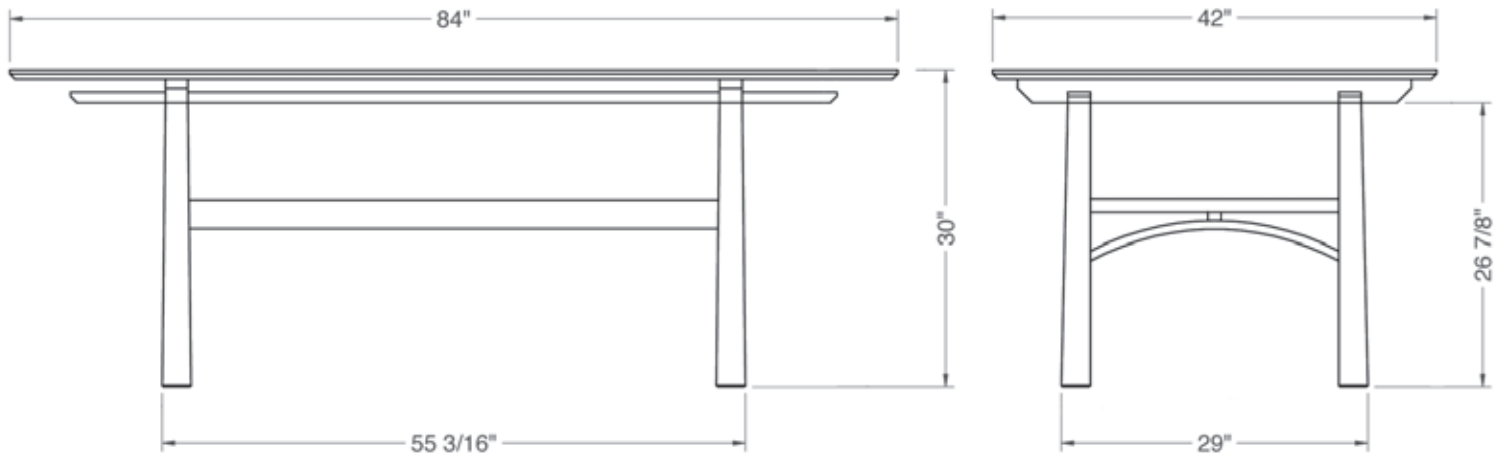

american bungalow dining table

AC-DT · 30"H x 42"W x 84"L

bungalow

 **THOS. MOSER**

72 Wright's Landing | Auburn, ME | p: 800 862 1973 | f: 207 784 6973 | thosmoser.com

american bungalow dining table

AC-DT · 30"H x 42"W x 84"L

This basic dining table is transformed into a design centerpiece by its distinct architectural elements of exposed lap joints and arching end supports. The carefully grain-matched solid tabletop will yield an ever-changing canvas of rich color as the cherry ages. With plenty of room for six or more if needed, it is highly practical as well.