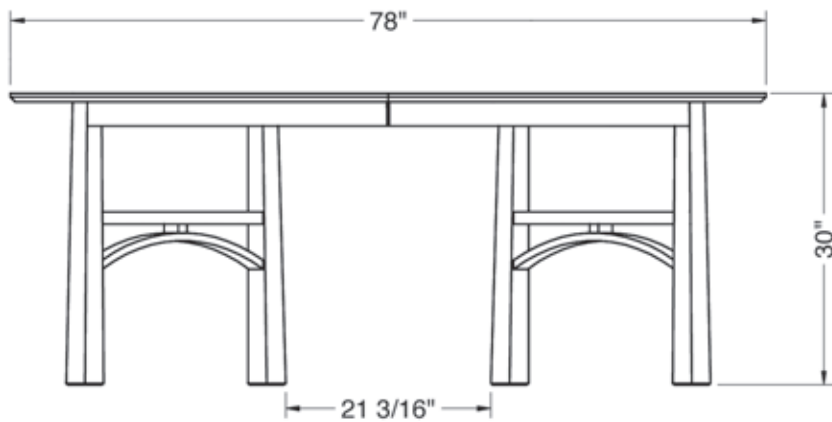

american bungalow double square extension table

AC-2PTS · 30"H x 52"W x 78-122"L

bungalow

 **THOS. MOSER**

72 Wright's Landing | Auburn, ME | p: 800 862 1973 | f: 207 784 6973 | thosmoser.com

american bungalow double square extension table

AC-2PTS · 30"H x 52"W x 78-122"L

Reverse tapers and the divided spaces found in Japanese pagodas influence the lines of our American Bungalow dining tables. The combination of these elements and richly grained cherry results in dining tables sure to be the centerpiece of any home. We've added this new double-pedestal version to our standard line after many requests to build it as a custom table.