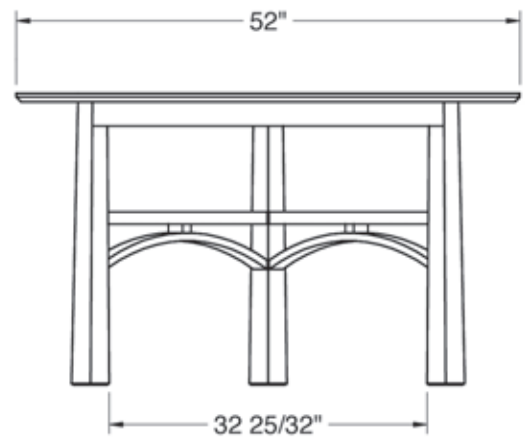

american bungalow double square extension table

AC-2PTS · 30"H x 52"W x 78-122"L

bungalow

 **THOS. MOSER**

72 Wright's Landing | Auburn, ME | p: 800 862 1973 | f: 207 784 6973 | thosmoser.com

american bungalow double square extension table

AC-2PTS · 30"H x 52"W x 78-122"L

Reverse tapers and the divided spaces found in Japanese pagodas influence the lines of our American Bungalow dining tables. The combination of these elements and richly grained cherry results in dining tables sure to be the centerpiece of any home. We've added this new double-pedestal version to our standard line after many requests to build it as a custom table.