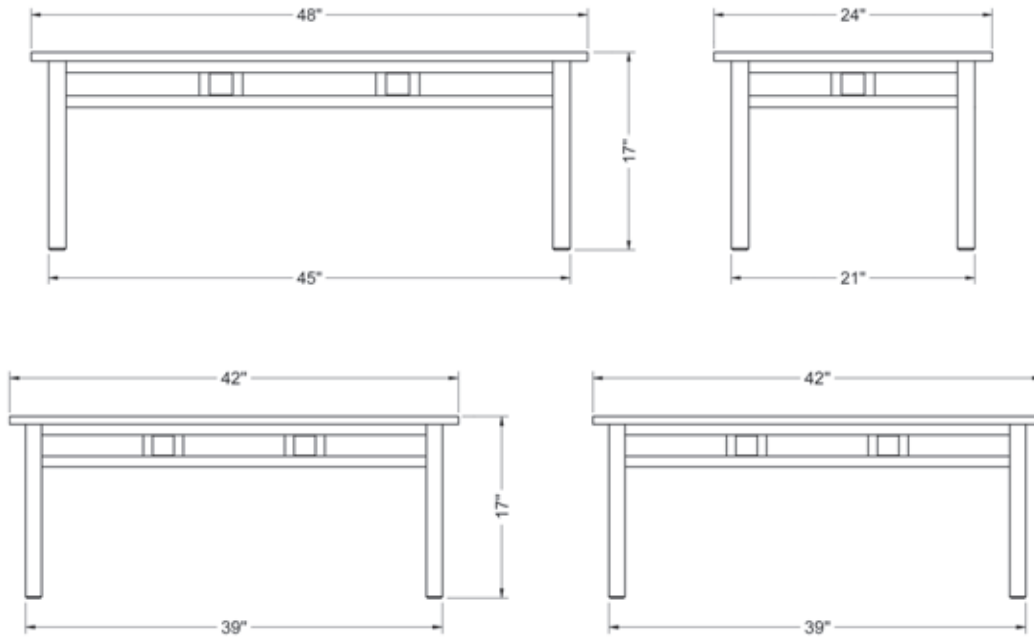

windward rectangular coffee table

WWCTR · 17"H x 48"L x 24"D

windward square coffee table

WWCTS · 17"H x 42"W x 24"D

windward

 **THOS. MOSER**

72 Wright's Landing | Auburn, ME | p: 800 862 1973 | f: 207 784 6973 | thosmoser.com

windward rectangular coffee table WWCTR · 17"H x 48"L x 24"D

windward square coffee table WWCTS · 17"H x 42"W x 42"D

Ideal companions to the Windward Lounge Seating, our Windward Occasional Tables incorporate the same architectural detailing and complex joinery. The Windward pieces are striking additions to any room or office. The geometry of their cherry frames requires dozens of precise mortise-and-tenon joints.