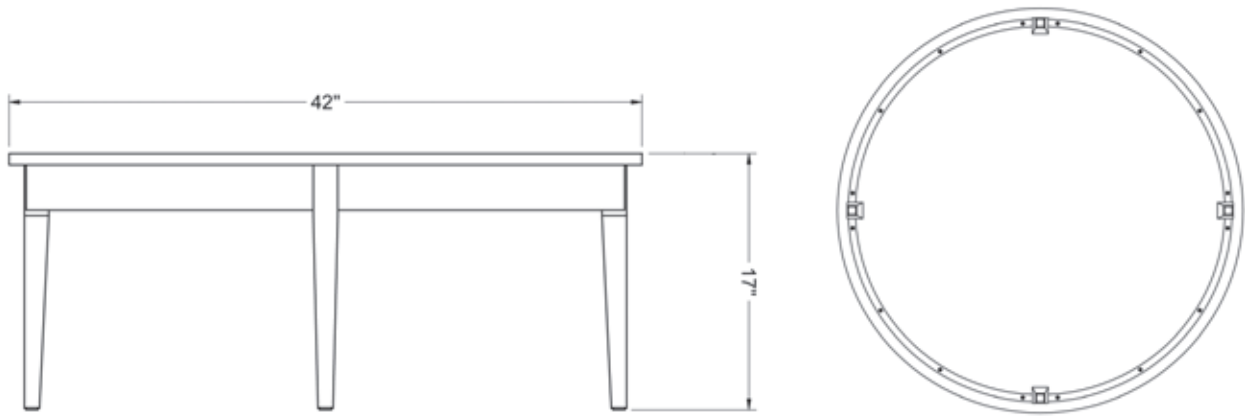

round ring coffee table

RRCT · 17"H x 42"Diameter

round ring

 **THOS. MOSER**

72 Wright's Landing | Auburn, ME | p: 800 862 1973 | f: 207 784 6973 | thosmoser.com

round ring coffee table

RRCT · 17" H x 42" Diameter

The curved apron and large top of this table beautifully showcase the marvelous grain patterns unique to cherry. Its refined lines complement both contemporary and antique furnishings. The circular shape helps balance an otherwise angular room.