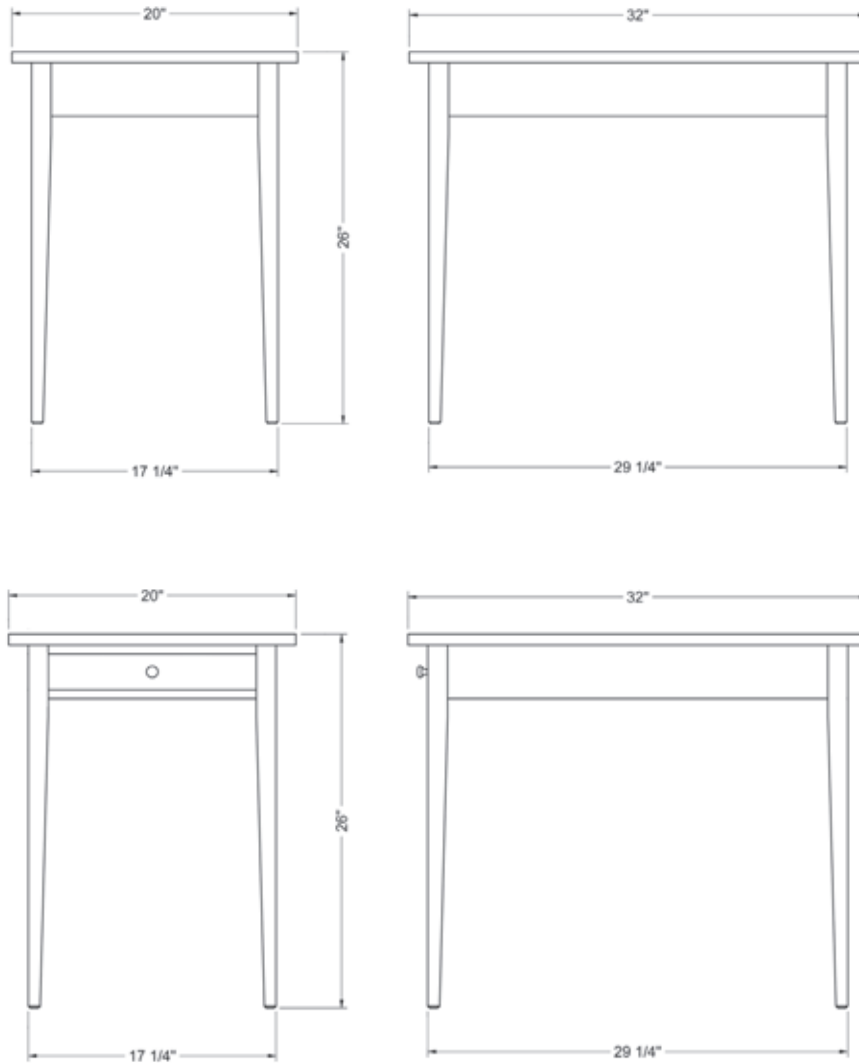

rectangular end table

RET · 26"H x 20"W x 32"D

rectangular end table with drawer

RETDR · 26"H x 20"W x 32"D

rectangular

 **THOS. MOSER**

72 Wright's Landing | Auburn, ME | p: 800 862 1973 | f: 207 784 6973 | thosmoser.com

rectangular end table RET · 26"H x 20"W x 32"D

rectangular end table with drawer RETDR · 26"H x 20"W x 32"D

Similar to our Square End Table, the Rectangular End Table has a larger top surface, which may be more desirable next to a couch or chair.