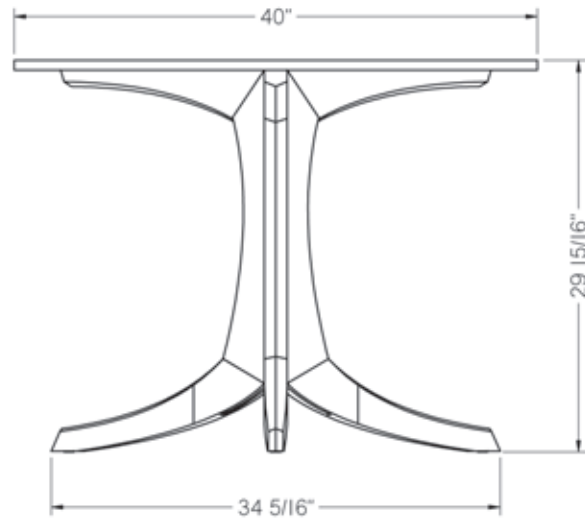

georgetown occasional table

PTO · 30"H x 40"Diameter

georgetown

 **THOS. MOSER**

72 Wright's Landing | Auburn, ME | p: 800 862 1973 | f: 207 784 6973 | thosmoser.com

georgetown occasional table

PTO · 30" H x 40" Diameter

Grain-matched solid legs are carved and faceted into a single pedestal for uncommon support and a classic look. Finely crafted with the same attention to detail as its larger cousins, this table has a solid cherry, grain-matched top spanning 40". Its clean silhouette makes this an elegant stand-alone piece or a versatile companion to any of our designs.