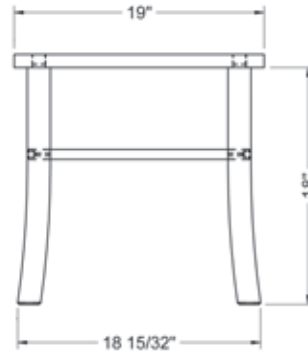

lolling side table

EZT · 19"H x 29"W x 19"D

lolling

 **THOS. MOSER**

72 Wright's Landing | Auburn, ME | p: 800 862 1973 | f: 207 784 6973 | thosmoser.com

lolling side table

EZT · 19" H x 29" W x 19" D

As companion pieces to our Lolling Chair or as stand-alones, these occasional tables, with their lowered shelves, offer ideal storage for reading materials. The tops feature the handsome wedged-tenon joint of each leg, similar to the Lolling Chair armrests.