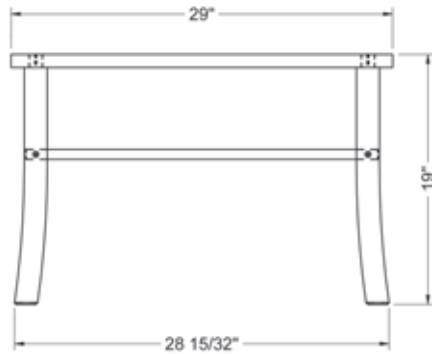

lolling side table

EZT · 19"H x 29"W x 19"D

lolling

 **THOS. MOSER**

72 Wright's Landing | Auburn, ME | p: 800 862 1973 | f: 207 784 6973 | thosmoser.com

lolling side table

EZT · 19" H x 29" W x 19" D

As companion pieces to our Lolling Chair or as stand-alones, these occasional tables, with their lowered shelves, offer ideal storage for reading materials. The tops feature the handsome wedged-tenon joint of each leg, similar to the Lolling Chair armrests.