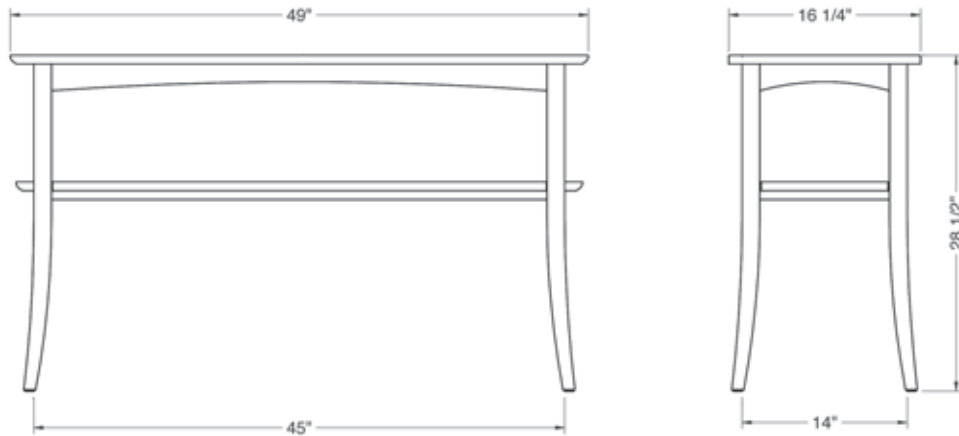

wing hall table

DM-HT · 29"H x 49"W x 16"D

wing

 **THOS. MOSER**

72 Wright's Landing | Auburn, ME | p: 800 862 1973 | f: 207 784 6973 | thosmoser.com

wing hall table

DM-HT · 29" H x 49"W x 16" D

Stunning simply standing by itself or placed against the back of the Wing Sofa, this piece seems to spring effortlessly from the ground. Rounded corners, a crescent-shaped apron, and a true thumbnail edge bestow the surface with a feminine softness. The lower shelf is exquisitely notched, providing a visual line that renders the entire silhouette aesthetically complete.