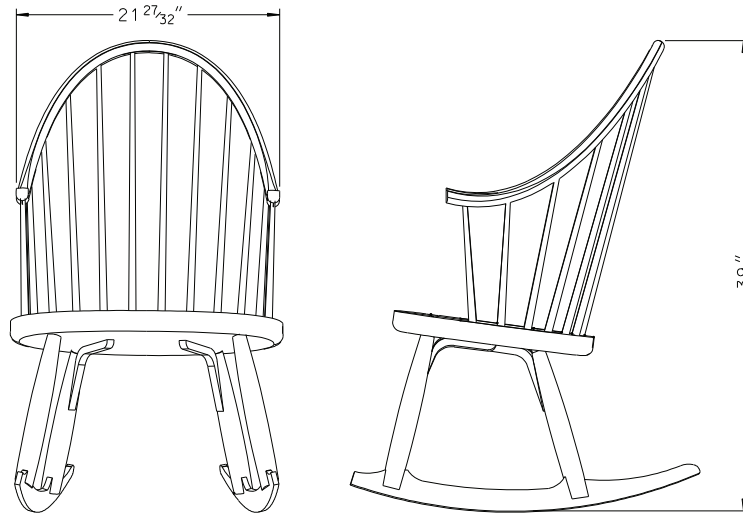

thos. moser continuous arm chair™ rocker

TMCR-CH · 38"H x 24"W x 29"D

continuous

 **THOS. MOSER**

72 Wright's Landing | Auburn, ME | p: 800 862 1973 | f: 207 784 6973 | thosmoser.com

**thos. moser continuous arm chair™ rocker**

TMCR-CH · 38"H x 23"W x 29"D

Adapted from our signature chair, the Continuous Arm Chair™ Rocker features a slightly lower seat, which moves the center of gravity towards the back for easy rocking.