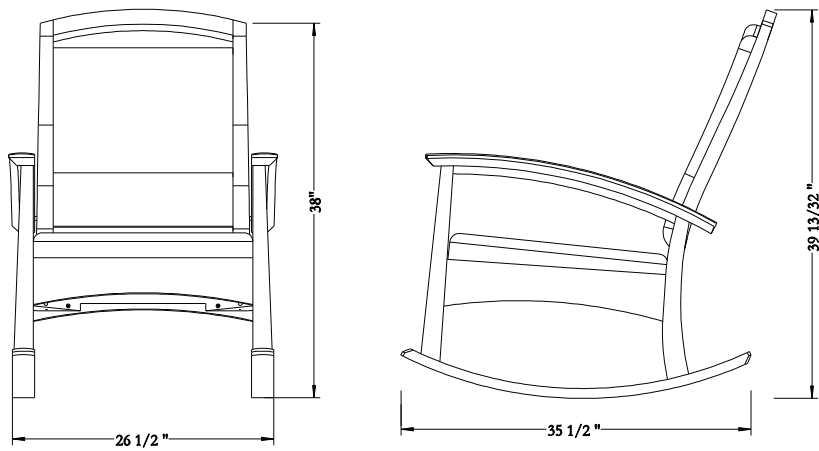

american bungalow rocker

AC-RC · 39"H x 27"W x 38"D

### american bungalow rocker

AC-RC · 39"H x 27"W x 38"D

Our Bungalow Rocker is crafted in cherry with mortise-and-tenon joints throughout and a fully fashioned cherry back panel. The backrest adjusts to four positions. The Bungalow Rocker can be upholstered in any of our standard offerings or a material of your choice.