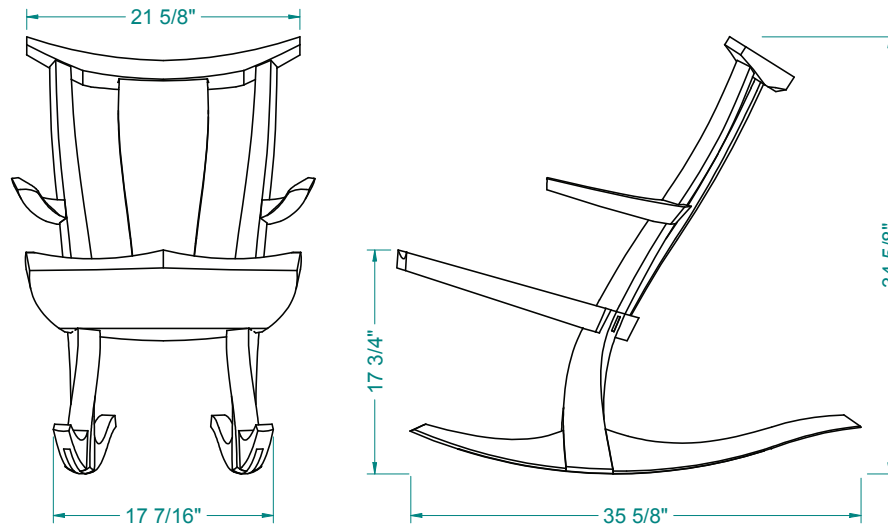

edo rocker

AC-CRC · 35"H x 24"W x 37"D

edo

 **THOS. MOSER**

72 Wright's Landing | Auburn, ME | p: 800 862 1973 | f: 207 784 6973 | thosmoser.com

edo rocker

AC-CRC · 35" H x 24" W x 37" D

After a year or more of experimentation and a lot of practice rocking his baby, David finally gave the Edo Rocker its stride, marrying Edo's hallmark cantilever construction with a broad, comfortable seat and cradling, concave back. The Edo Rocker is constructed entirely of solid wood, with no right angles and double-half-lap joints to secure the seat and back, making it remarkably sturdy and strong (no creaking!) with a minimum of fuss. Comfortable yet supremely modern, the Edo Rocker applies innovative physics to age-old technology, creating a chair that is graceful and versatile—and just right to really set your back into.