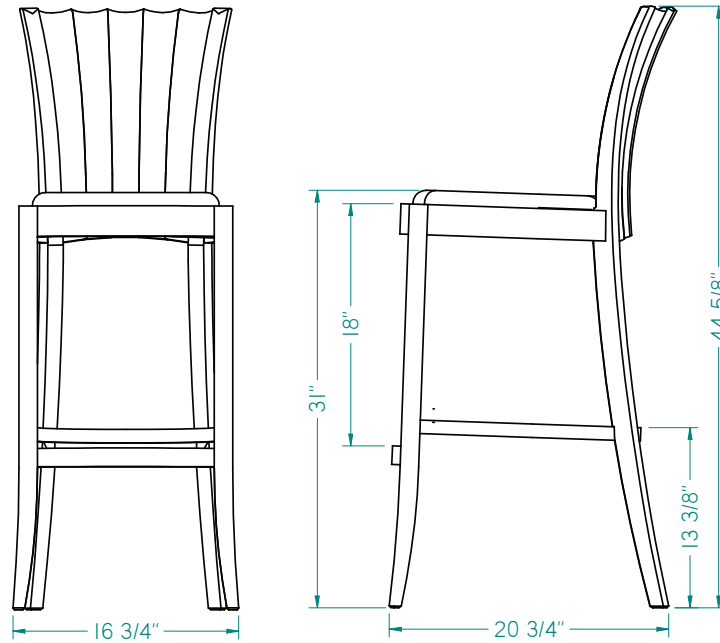

## aria stool

BSS25 · 39"H x 16"W x 19"D

BSS27 · 41"H x 16"W x 20"D

BSS31 · 45"H x 17"W x 21"D

### aria stool

BSS25 · 39" H x 16" W x 19" D

BSS27 · 41" H x 16" W x 20" D

BSS31 · 45" H x 17" W x 21" D

The allure and sophistication of our Aria seating is reinvented with the introduction of the Aria stool. Gently arced legs are set flush with the seat rail to provide a steady base for an artful stool that is surprisingly substantive. A tight footprint will allow you to pull several close together, and a foot rail allows sitters to rest comfortably in a supportive posture.