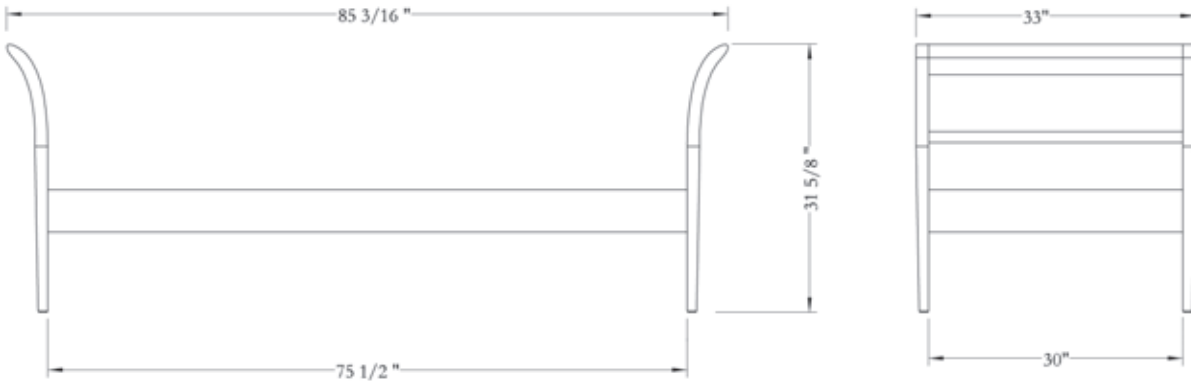

sofia studio couch

CWD · 32" H x 85" L x 33" D

sofia

 **THOS. MOSER**

72 Wright's Landing | Auburn, ME | p: 800 862 1973 | f: 207 784 6973 | thosmoser.com

sofia studio couch

CWD · 32"H x 85"L x 33"D

For a more casual setting, we offer the Sofia Studio Couch, which converts easily into a daybed. The cot-sized spring mattress is supported by webbing that disperses weight evenly for greater comfort. Slipcovers are provided in a selection of upholstery fabrics.