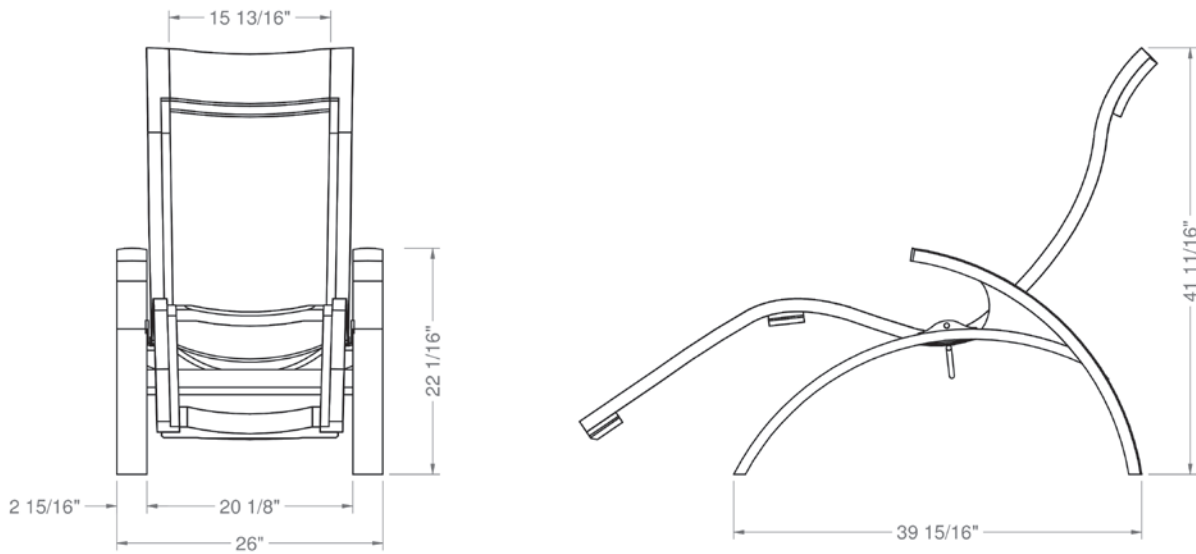

chaise

CHZ · 41" H x 26" W x 54" L (reclined 67" L)

chaise

 **THOS. MOSER**

72 Wright's Landing | Auburn, ME | p: 800 862 1973 | f: 207 784 6973 | thosmoser.com

chaise

CHZ · 41"H x 26"W x 54"L (reclined 67"L)

The Chaise takes its inspiration from furniture designs created by European architects in the 1920's and 1930's. Taking our cue from Alvar Aalto, we've replaced tubular steel with the warmth of natural cherry and mortise-and-tenon joinery. The sinuous cherry frame supports a webbed back, upholstered in full-grain leather. A removable headrest provides additional comfort, if desired. The two-position Chaise reclines fully without any handles or gadgets. Simply lean back and let gravity do the rest.