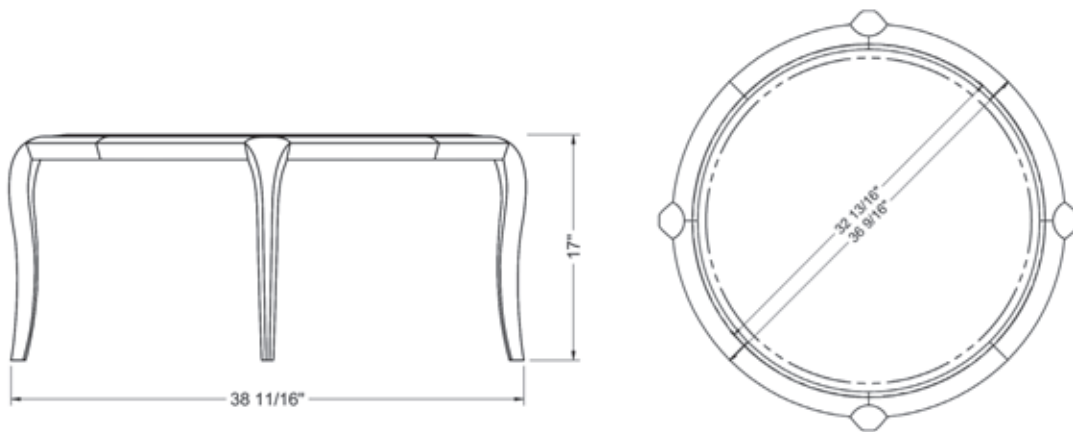

pasadena cascade coffee table  
PCT · 17"H x 39"W x 39"D (glass top 33" diameter)

pasadena

 **THOS. MOSER**

72 Wright's Landing | Auburn, ME | p: 800 862 1973 | f: 207 784 6973 | thosmoser.com

### pasadena cascade coffee table

PCT · 17" H x 39" W x 39" D (glass top 33" diameter)

As our first glass-top tables, they speak as much to art as to function. Hours of hand sculpting go into perfecting these commodious little tables, which perch lightly wherever you need them. A rolled lip with a waterfall edge adds a modern, geomorphic twist to a seemingly simple silhouette. The collection includes a coffee table and an end table offered in two heights.