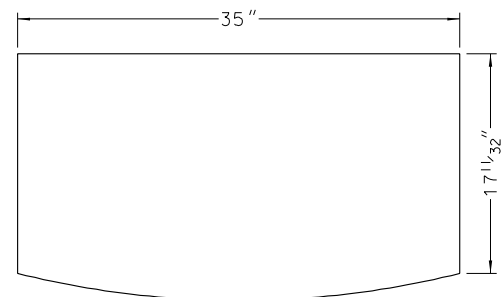

Crescent Dressing Box
CDB · 6"H x 20"D x 35"W

Designed to sit atop the Crescent Dressing Bureaus, the Crescent Dressing Box provides additional storage and a pleasing shape.

FRONT VIEW

BACK VIEW

TOP VIEW