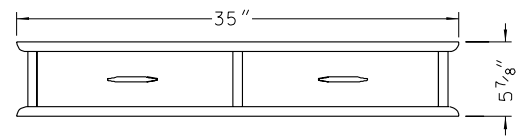

Crescent Dressing Box
CDB · 6"H x 20"D x 35"W

Designed to sit atop the Crescent Dressing Bureaus, the Crescent Dressing Box provides additional storage and a pleasing shape.

FRONT VIEW

BACK VIEW

TOP VIEW