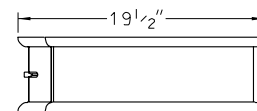

Crescent Dressing Box
CDB · 6"H x 20"D x 35"W

Designed to sit atop the Crescent Dressing Bureaus, the Crescent Dressing Box provides additional storage and a pleasing shape.

FRONT VIEW

BACK VIEW

TOP VIEW