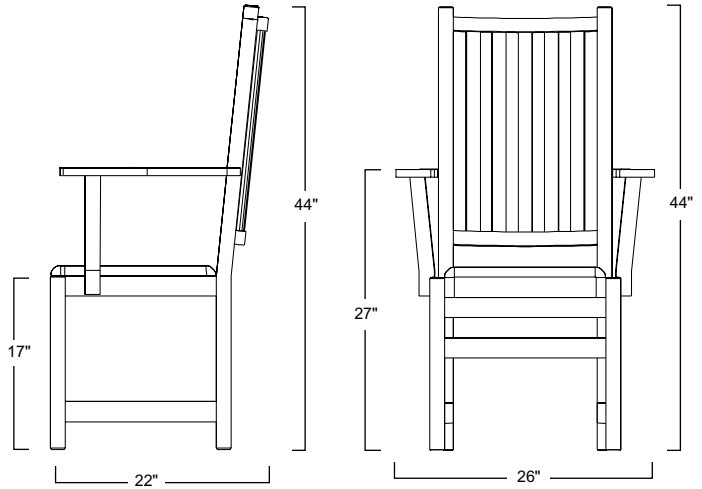

Reader's Arm Chair · Upholstered Seat

Dimensions: 44"H x 26"W x 22"D

Reader's Arm Chair · Wood Seat

Dimensions: 44"H x 26"W x 22"D

Reader's Side Chair · Upholstered Seat

Dimensions: 44"H x 19"W x 22"D

Reader's Side Chair · Wood Seat

Dimensions: 44"H x 19"W x 22"D

FEATURES:

- Seat height is 18"
- Arm chair arm height of 27" fits under most tables
- Chair can be made at a lower height of 44"
- Wood seat version has sculpted solid wood seat
- Exceeds ANSI and BIFMA standards
- Webbing and foam meet California Technical Bulletin 117
- Upholstery requirements are 2/3 yards of fabric or 4 square feet of leather

These drawings are not to scale. Dimensions rounded to the nearest inch.
Please contact us if measured shop drawings are required.