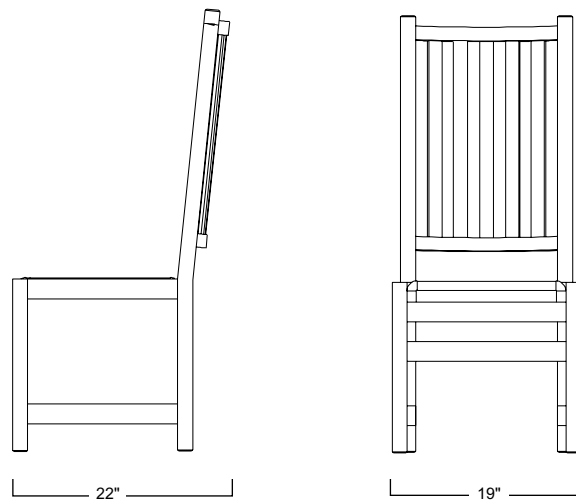

Reader's Arm Chair · Upholstered Seat

Dimensions: 44"H x 26"W x 22"D

Reader's Arm Chair · Wood Seat

Dimensions: 44"H x 26"W x 22"D

Reader's Side Chair · Upholstered Seat

Dimensions: 44"H x 19"W x 22"D

Reader's Side Chair · Wood Seat

Dimensions: 44"H x 19"W x 22"D

FEATURES:

- Seat height is 18"
- Arm chair arm height of 27" fits under most tables
- Chair can be made at a lower height of 44"
- Wood seat version has sculpted solid wood seat
- Exceeds ANSI and BIFMA standards
- Webbing and foam meet California Technical Bulletin 117
- Upholstery requirements are 2/3 yards of fabric or 4 square feet of leather