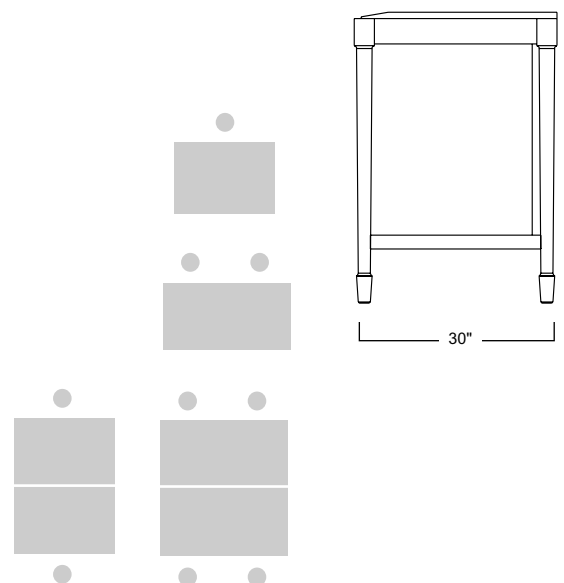

**Regent Computer Table  
3052 One Place**

Dimensions: 35"H x 48"W x 30"D

**Regent Computer Table  
5952 Double Sided Two Place**

Dimensions: 35"H x 48"W x 60"D

**Regent Computer Table  
3072 Single Sided Two Place**

Dimensions: 35"H x 72"W x 30"D

**Regent Computer Table  
5972 Double Sided Four Place**

Dimensions: 35"H x 72"W x 60"D

**FEATURES:**

- Sit down option has 30" work surface height
- Sit down option ADA accessible 28 1/2" clearance from floor
- Stand up option is 43" high
- 1" thick solid wood top
- Center divider and end dividers establish individual space
- Power/data harnesses integrated in the center divider
- Center panel can manage all wiring needs with separation of the high and low voltage wires
- The lower end to end rail is wide enough to allow wires to meet the floor outlets at any point
- Flip up top on center divider allow for complete power and data wire storage

These drawings are not to scale. Dimensions rounded to the nearest inch.  
Please contact us if measured shop drawings are required.