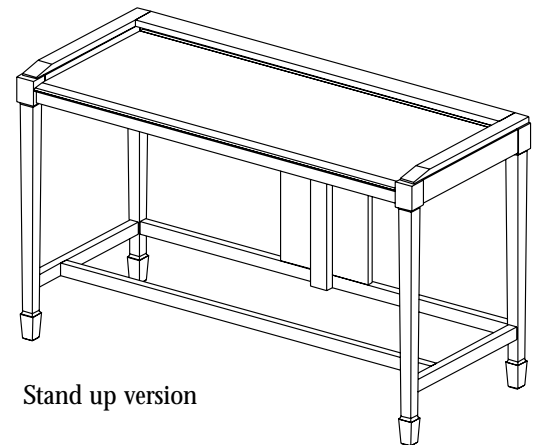

**Regent Computer Table  
3052 One Place**

Dimensions: 35"H x 48"W x 30"D

**Regent Computer Table  
5952 Double Sided Two Place**

Dimensions: 35"H x 48"W x 60"D

**Regent Computer Table  
3072 Single Sided Two Place**

Dimensions: 35"H x 72"W x 30"D

**Regent Computer Table  
5972 Double Sided Four Place**

Dimensions: 35"H x 72"W x 60"D

**FEATURES:**

- Sit down option has 30" work surface height
- Sit down option ADA accessible 28 1/2" clearance from floor
- Stand up option is 43" high
- 1" thick solid wood top
- Center divider and end dividers establish individual space
- Power/data harnesses integrated in the center divider
- Center panel can manage all wiring needs with separation of the high and low voltage wires
- The lower end to end rail is wide enough to allow wires to meet the floor outlets at any point
- Flip up top on center divider allow for complete power and data wire storage