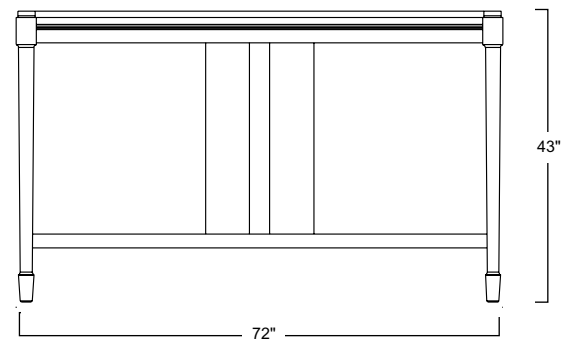

**Regent Computer Table  
3052 One Place**

Dimensions: 35"H x 48"W x 30"D

**Regent Computer Table  
5952 Double Sided Two Place**

Dimensions: 35"H x 48"W x 60"D

**Regent Computer Table  
3072 Single Sided Two Place**

Dimensions: 35"H x 72"W x 30"D

**Regent Computer Table  
5972 Double Sided Four Place**

Dimensions: 35"H x 72"W x 60"D

**FEATURES:**

- Sit down option has 30" work surface height
- Sit down option ADA accessible 28 1/2" clearance from floor
- Stand up option is 43" high
- 1" thick solid wood top
- Center divider and end dividers establish individual space
- Power/data harnesses integrated in the center divider
- Center panel can manage all wiring needs with separation of the high and low voltage wires
- The lower end to end rail is wide enough to allow wires to meet the floor outlets at any point
- Flip up top on center divider allow for complete power and data wire storage

These drawings are not to scale. Dimensions rounded to the nearest inch.  
Please contact us if measured shop drawings are required.