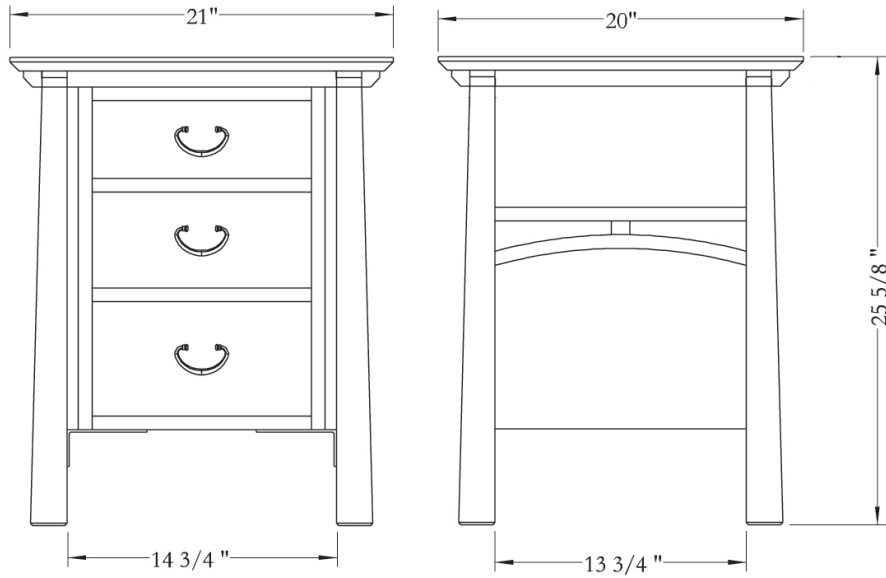

american bungalow nightstand with three drawers

AC-NS3 · 26"H x 21"W x 20"D

bungalow

 **THOS. MOSER**

72 Wright's Landing | Auburn, ME | p: 800 862 1973 | f: 207 784 6973 | thosmoser.com

american bungalow nightstand with three drawers

AC-NS3 · 26 "H x 21 "W x 20 "D

By a bed or lounge chair, the architectural details of this table draw the eye and lend distinctive style to a room. Cantilevered corner lap joints securely join the frame, terminating gracefully. The repetition of horizontal lines echoes both the spanning roof lines of American prairie houses and the ancient forms of Japan. Reverse-tapered legs add grace while also providing strength. Carefully matched grain patterns turn each tabletop into a unique canvas.