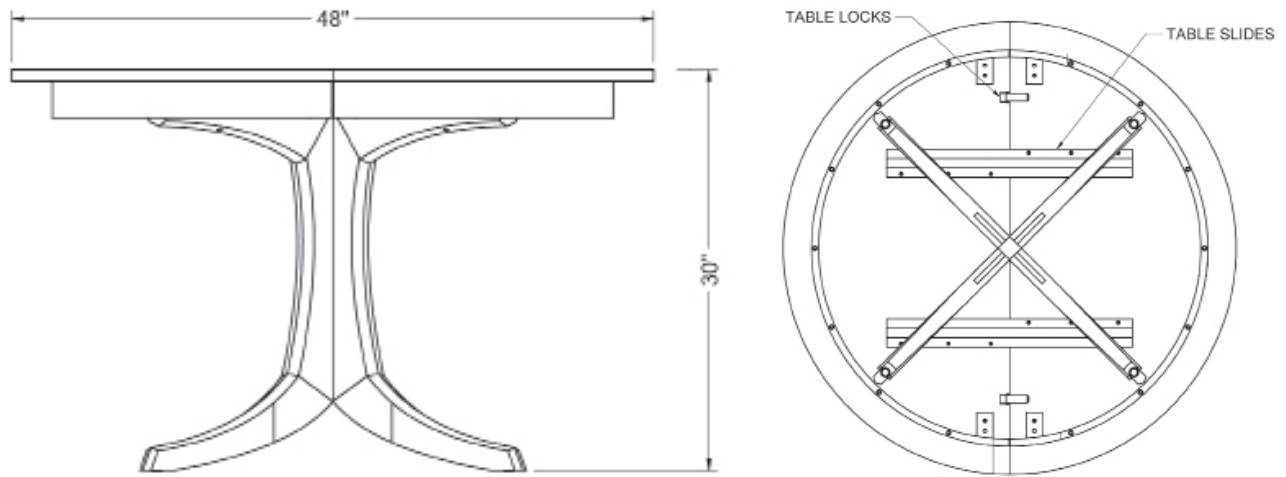

georgetown single pedestal extension table

PT48 · 30"H x 48"W x 48-70"L

georgetown

 **THOS. MOSER**

72 Wright's Landing | Auburn, ME | p: 800 862 1973 | f: 207 784 6973 | thosmoser.com

georgetown single pedestal extension table

PT48 · 30" H x 48"W x 48-70" L

Available in a single or double pedestal version, these tables have classic proportions supported by an innovative leg design. Grain-matched cherry legs are individually shaped to create eight facets that uniquely capture light and shadow. Each leg is reinforced with triangular wooden pieces, or splines, that are wedged into the mitered joints. The result is a distinguished table of uncommon strength and beauty.